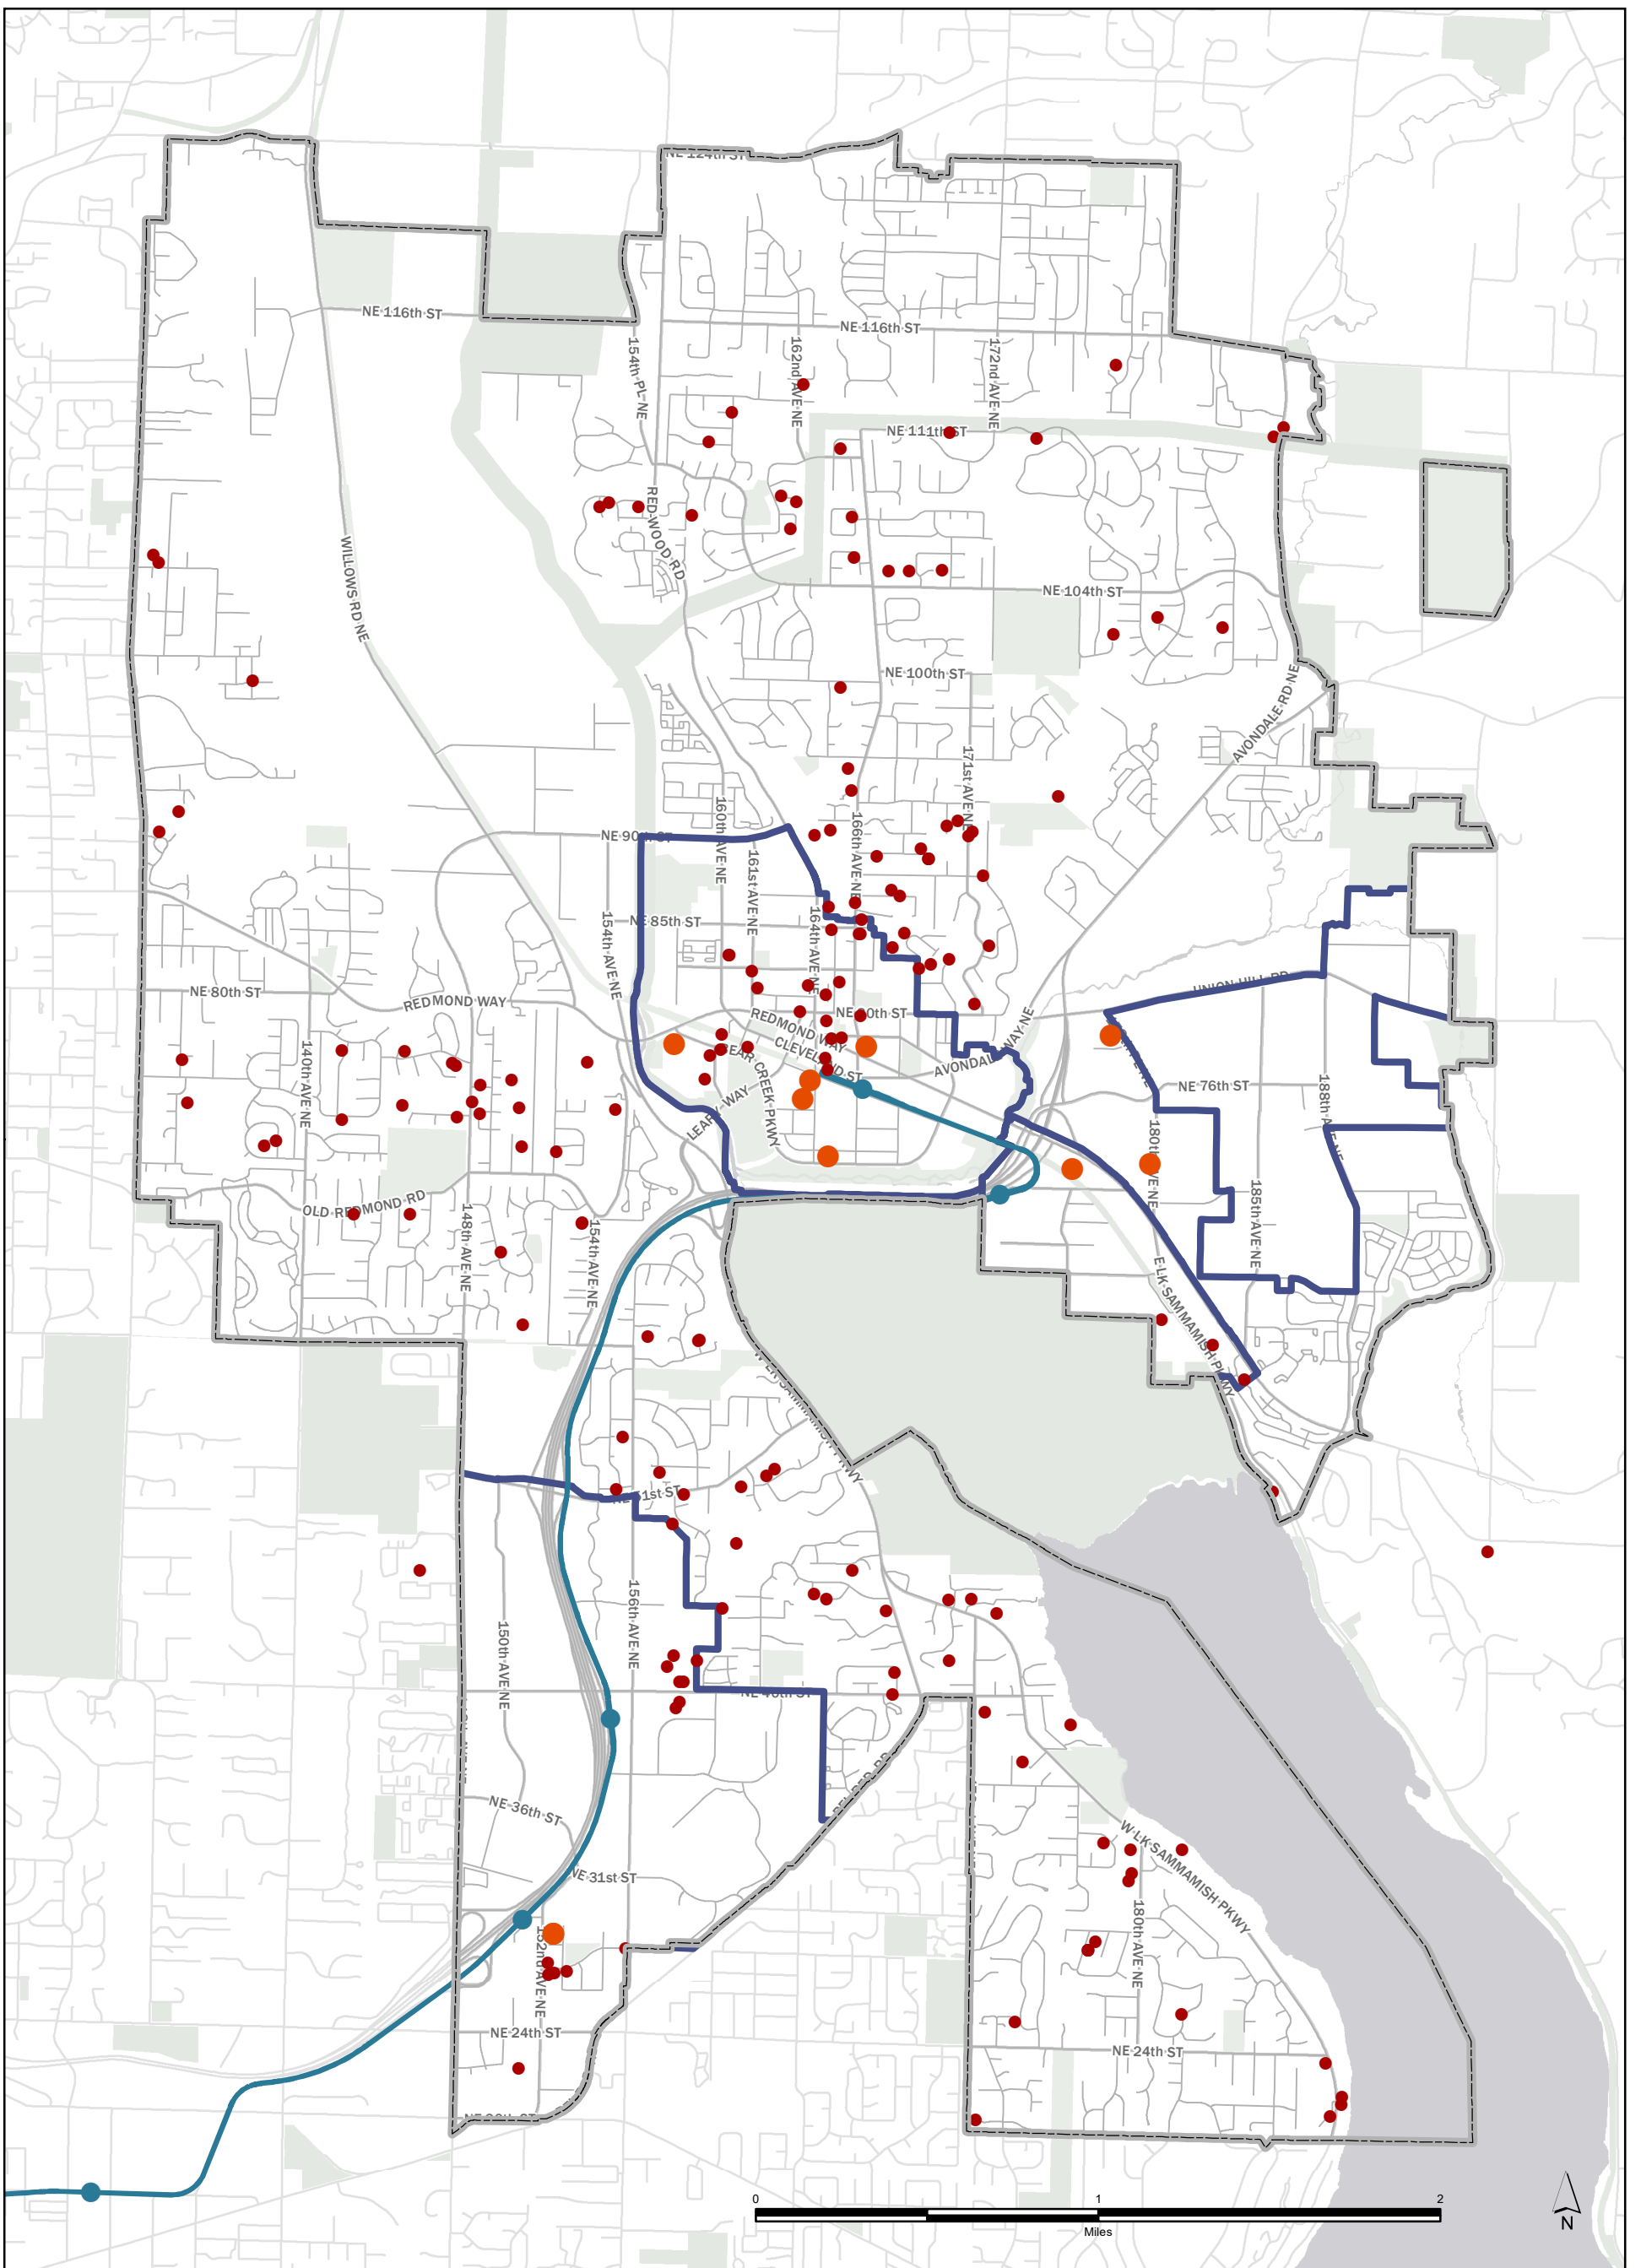

Path: G:\Planning\SpecialRequests\ShortTermRental\ShortTermRental.mxd

Short term rentals and hotels

City of Redmond, Washington

5/8/2024

-  City limits
-  Center
-  Short term rentals
-  Hotel
-  Light Rail Station
-  Light Rail