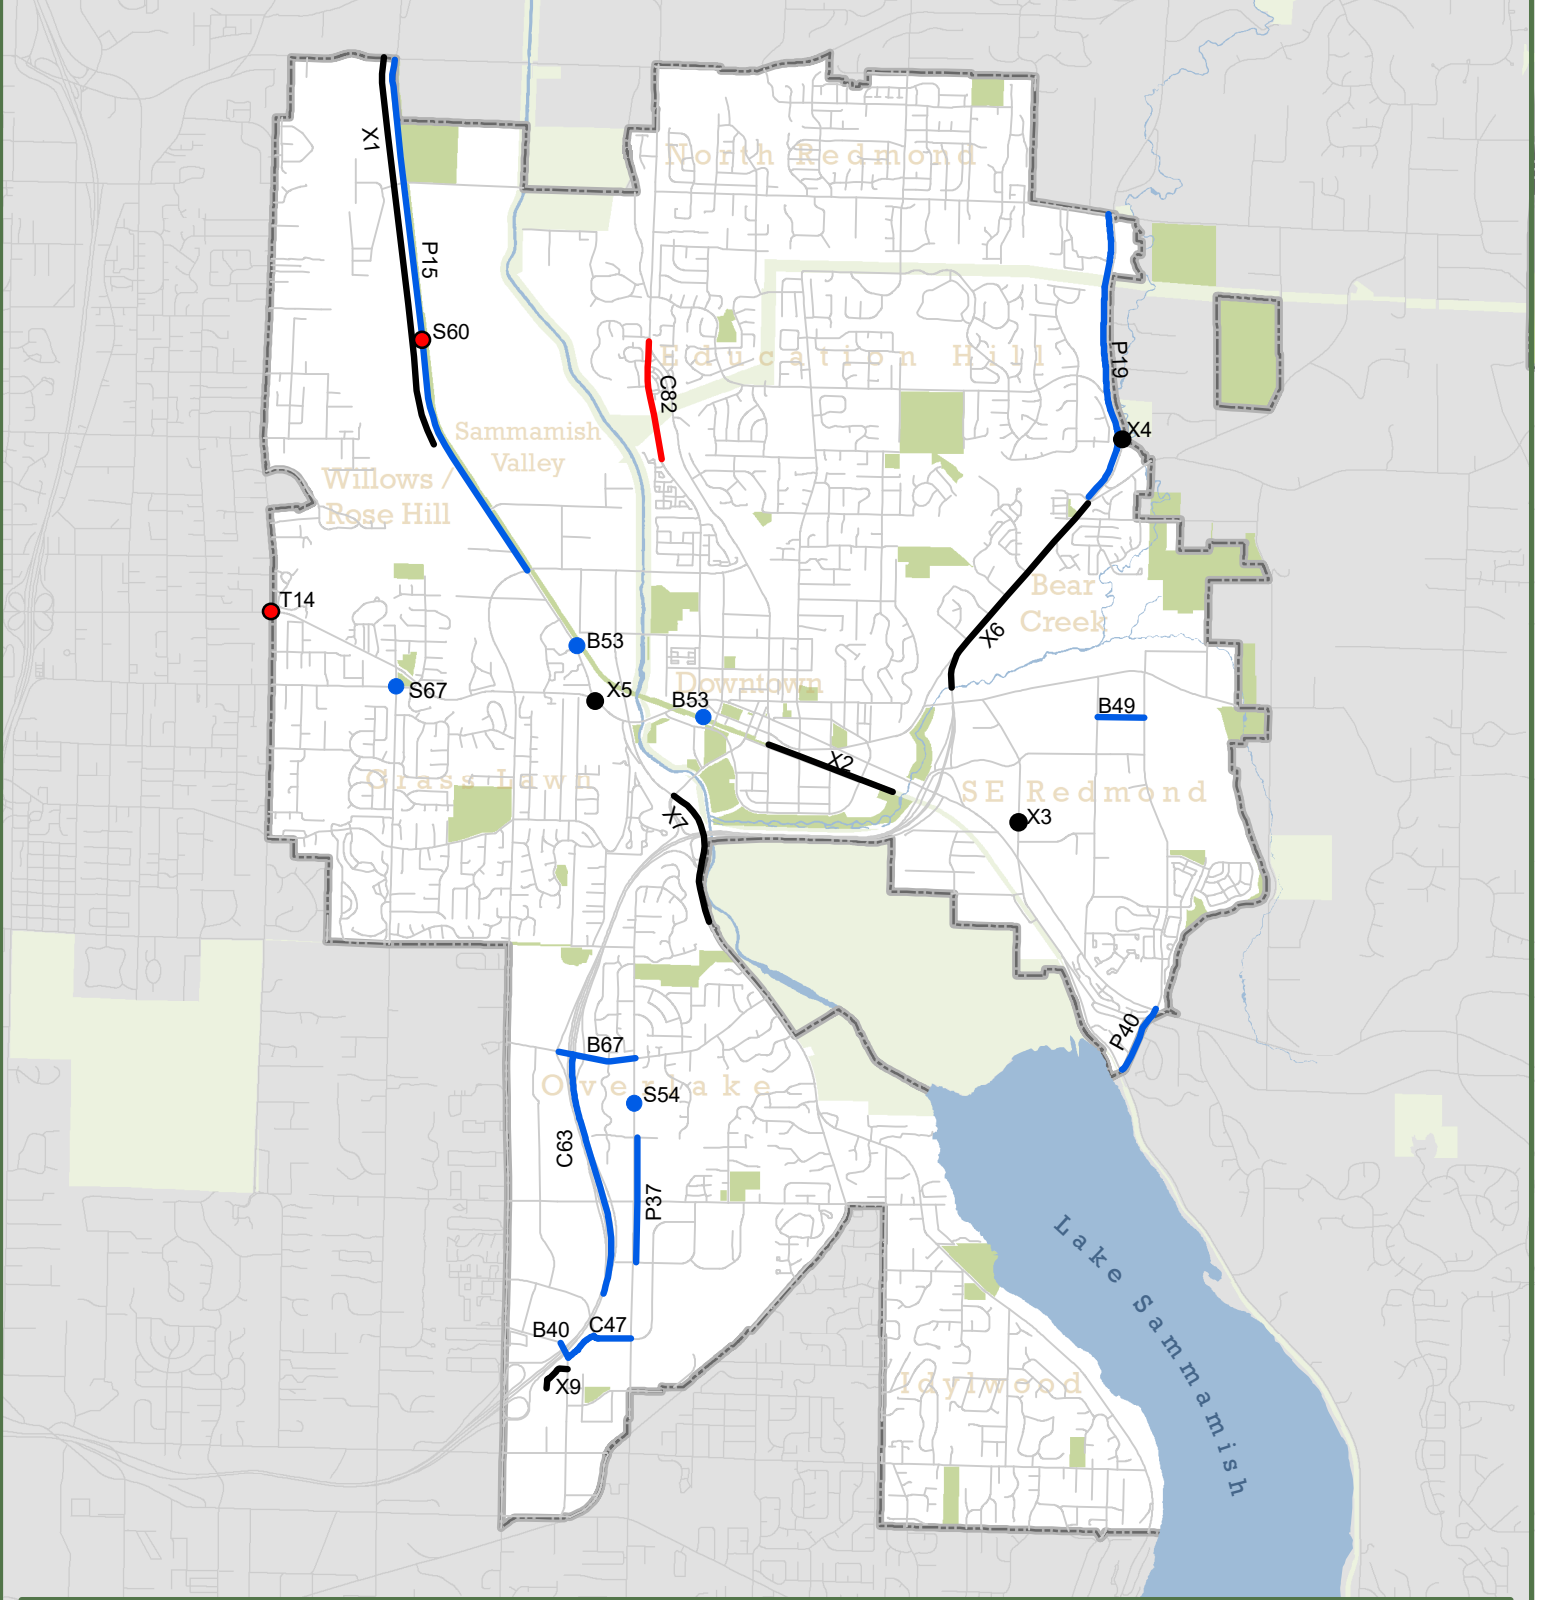

2021-2026 Transportation Improvement Program - Changes

City of Redmond, Washington

Last updated on 10/7/2020

Disclaimer: This map is created with data maintained by GIS Services Group, Technology and Information Services, City of Redmond, Washington. For reference

LEGEND

- Added
- Completed
- Removed
- Streets
- City Park
- City Limit