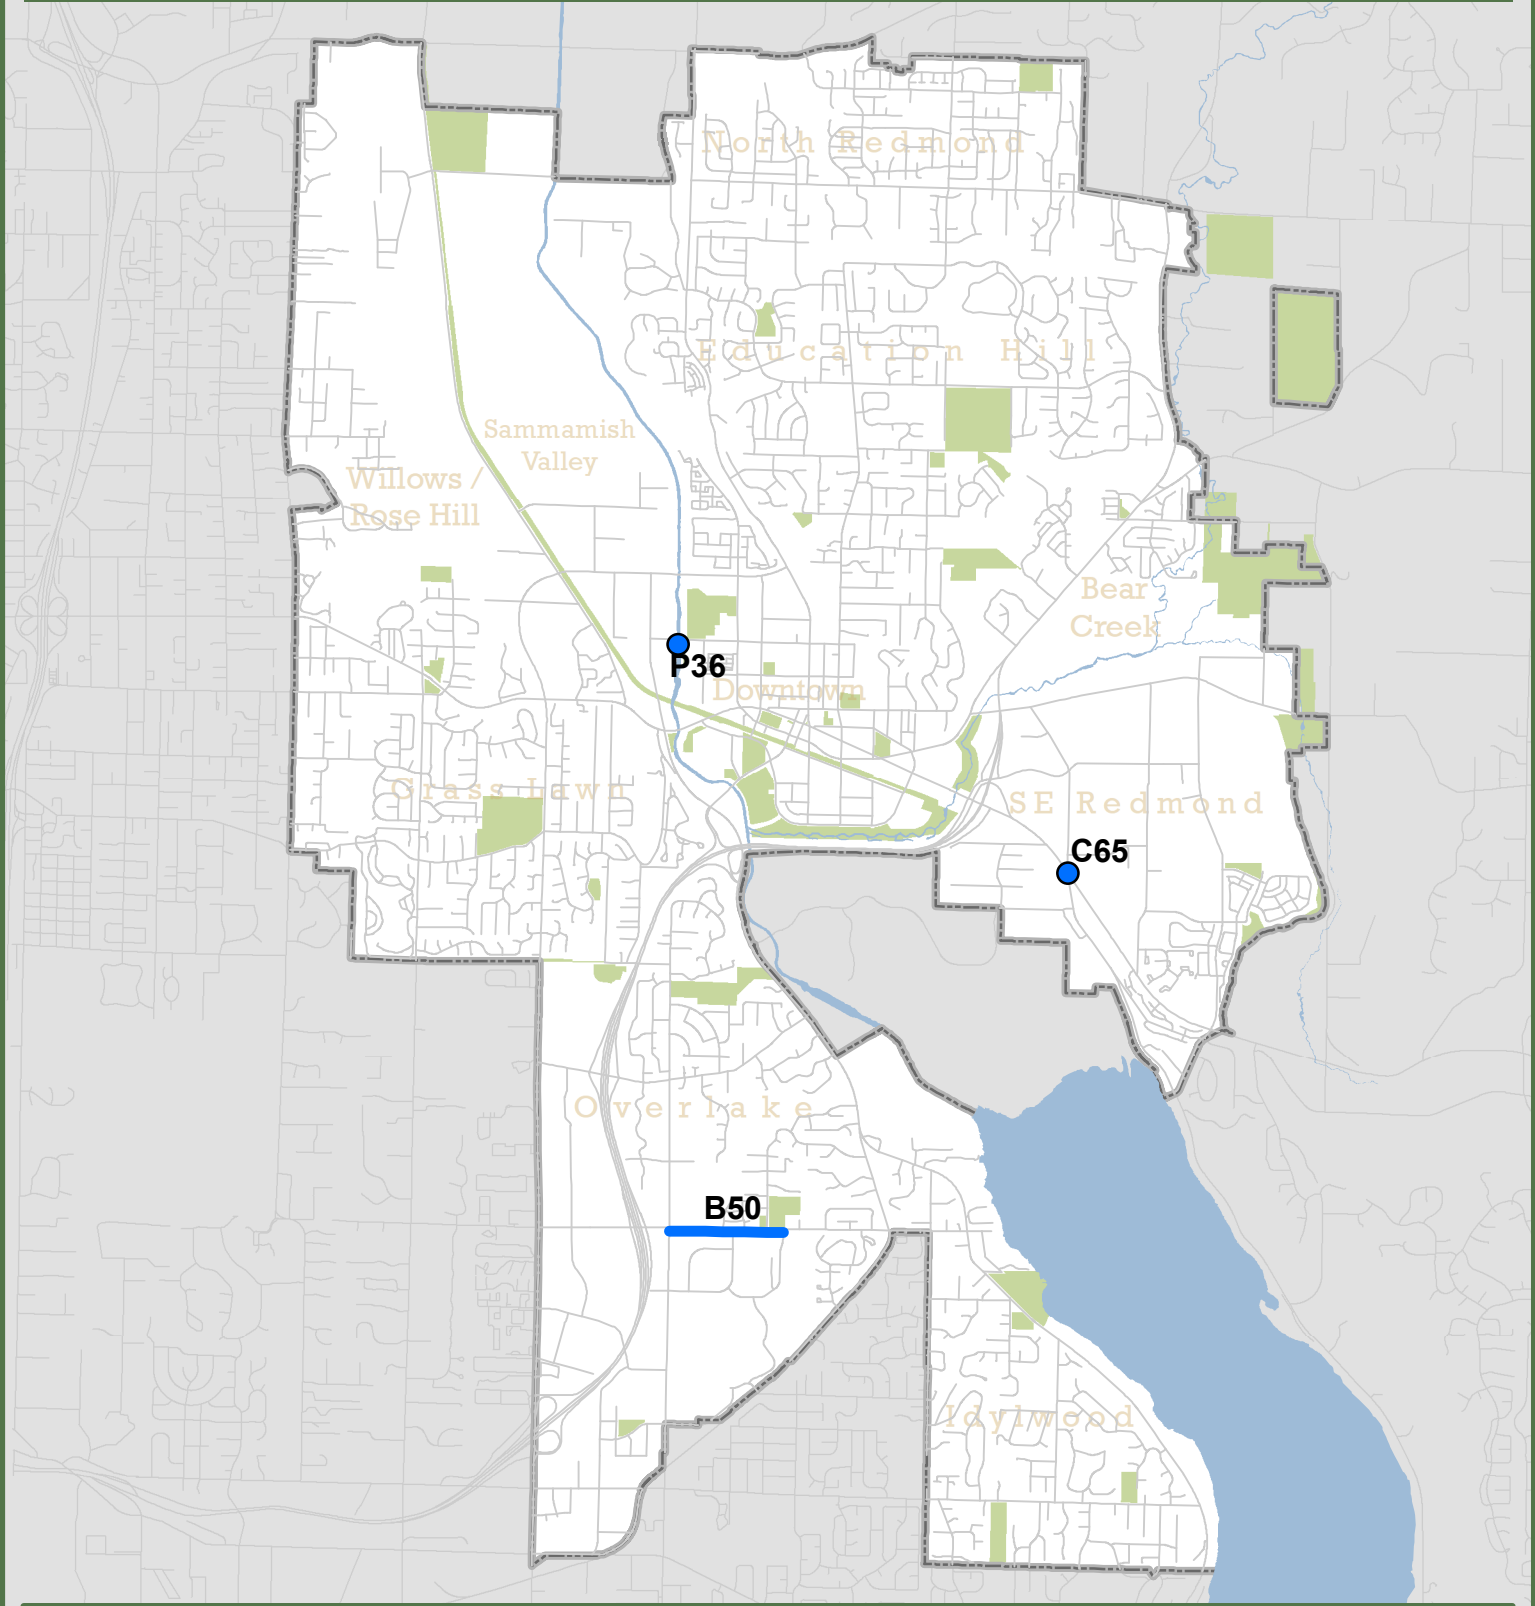

2024-2029 Transportation Improvement Program - Changes

City of Redmond, Washington

Last updated on 8/22/2022

LEGEND

- Completed
- Revised
- Streets
- City Park
- City Limit

Disclaimer: This map is created with data maintained by GIS Services Group, Technology and Information Services, City of Redmond, Washington. For reference purposes only.