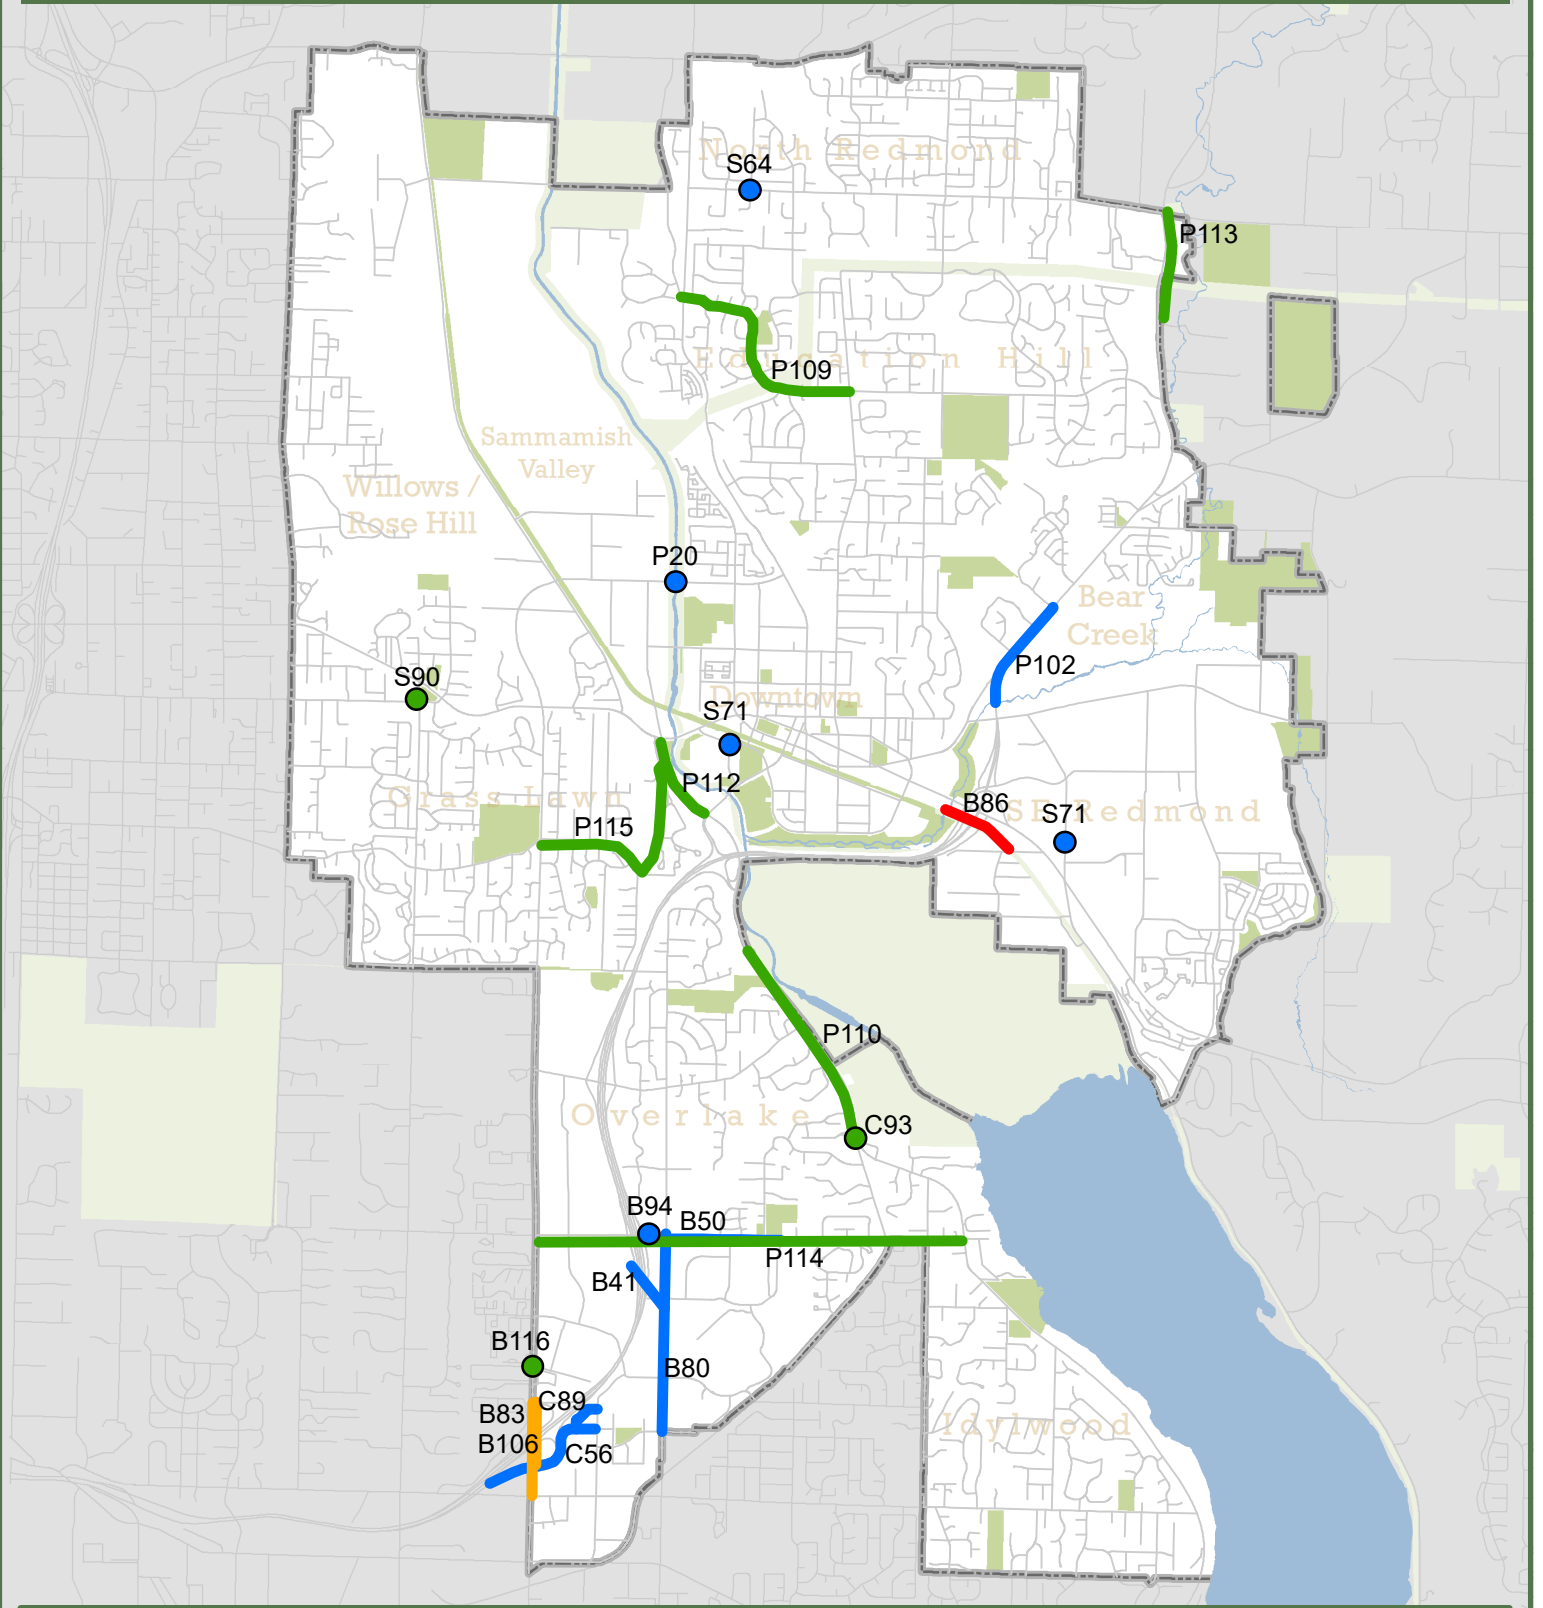

# 2025-2030 Transportation Improvement Program - Changes

City of Redmond, Washington

Last updated on 9/10/2024

Disclaimer: This map is created with data maintained by GIS Services Group, Technology and Information Services, City of Redmond, Washington. For reference purposes only.

## LEGEND

- Completed
- Revised
- Removed
- Added
- Streets
- City Park
- City Limit