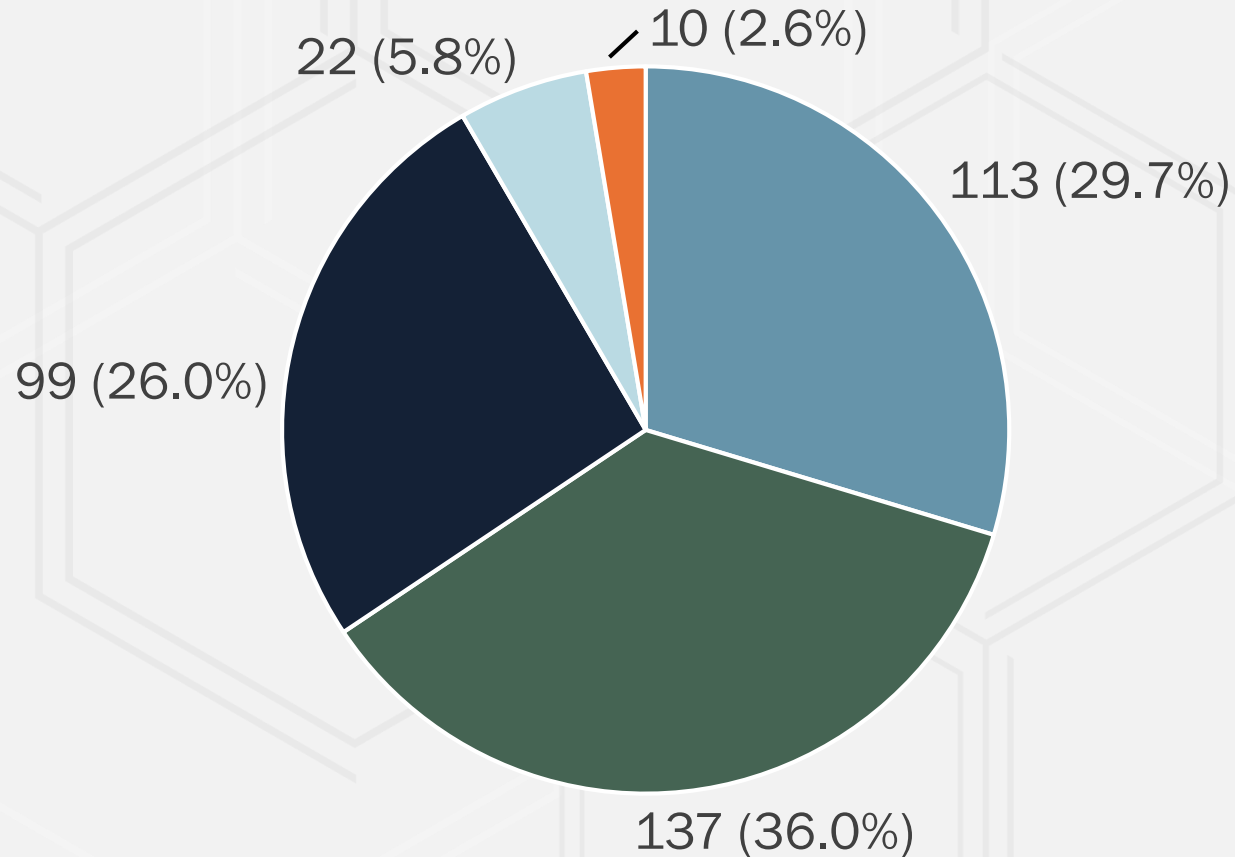

Rose Hill Middle School

Community Survey Results

Do you have concerns about traffic safety in areas near parks and schools in Redmond? (e.g. speeding, reckless driving, etc.)

Community Survey Results

Do you feel safe walking, biking, or rolling (i.e., mobility assistance device) to and from parks as it relates to current traffic conditions?

■ Very safe ■ Fairly safe ■ Somewhat safe ■ Very unsafe ■ I don't think about it

Community Survey Results

How supportive are you of measures, such as speed safety cameras to reduce speeding and improve safety near schools?