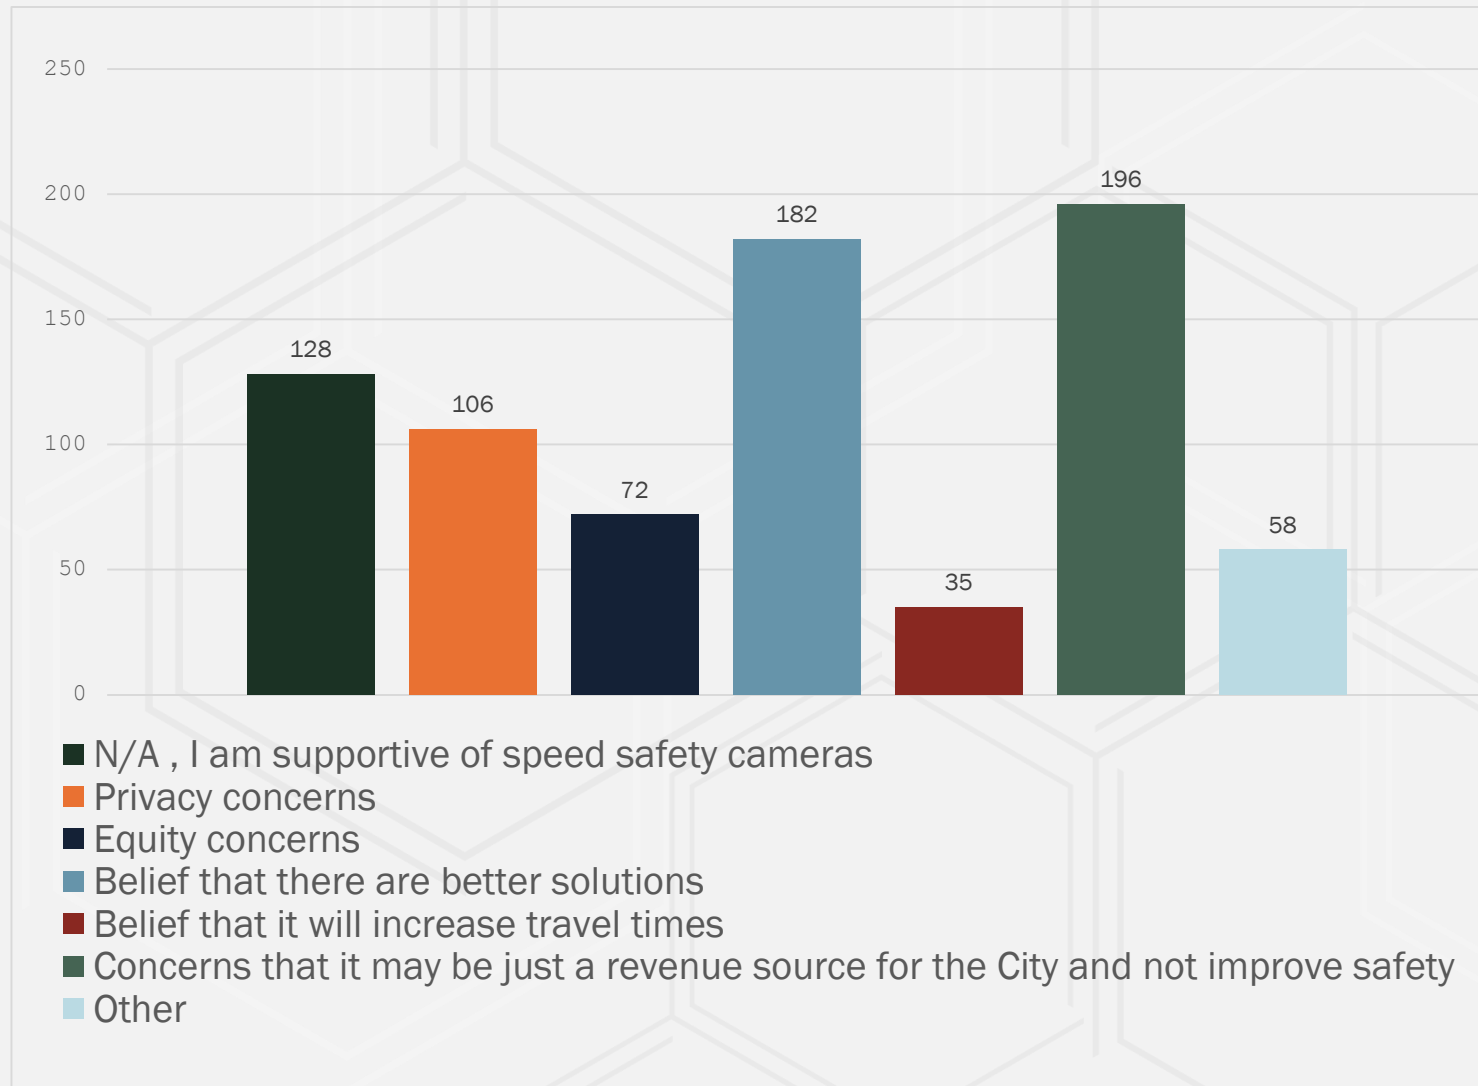

■ Very safe ■ Fairly safe ■ Somewhat safe ■ Very unsafe ■ I don't think about it

Community Survey Results

How supportive are you of measures, such as speed safety cameras to reduce speeding and improve safety near schools?

Community Survey Results

How supportive are you of measures, such as speed safety cameras to reduce speeding and improve safety near parks?

Community Survey Results

If you indicated that you are not supportive of speed safety cameras in Redmond, why? (Please select all that apply)