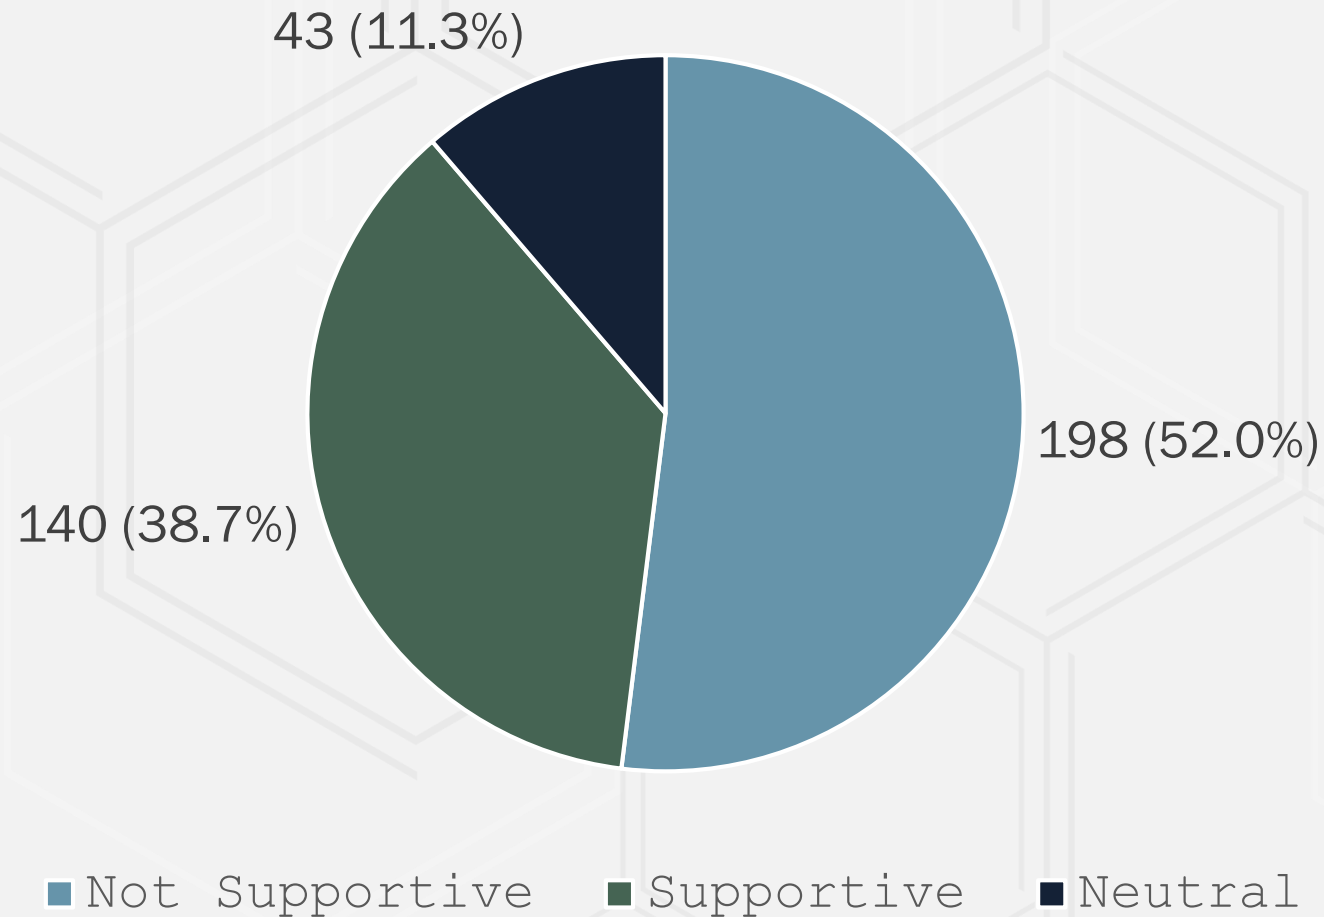

Rose Hill Middle School

Community Survey Results

Do you have concerns about traffic safety in areas near parks and schools in Redmond? (e.g. speeding, reckless driving, etc.)

Community Survey Results

Do you feel safe walking, biking, or rolling (i.e., mobility assistance device) to and from parks as it relates to current traffic conditions?

■ Very safe ■ Fairly safe ■ Somewhat safe ■ Very unsafe ■ I don't think about it

Community Survey Results

How supportive are you of measures, such as speed safety cameras to reduce speeding and improve safety near schools?