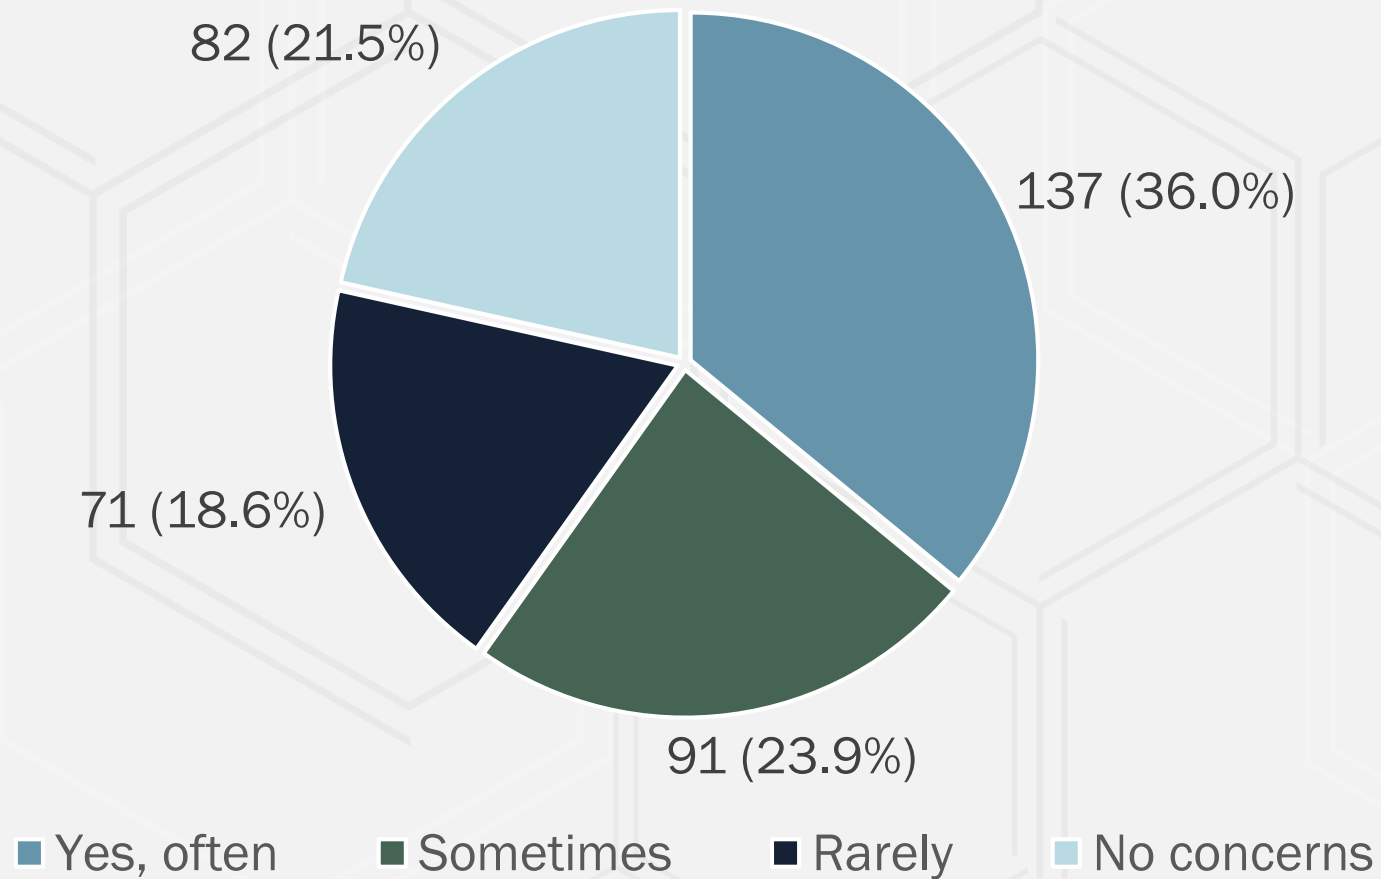

Automated Speed Safety Camera Program

April 8, 2025

Chief Darrell Lowe

Camera Location Maps

Redmond High School

Camera Location Maps

Redmond Middle School

Camera Location Map

Rose Hill Middle School

Community Survey Results

Do you have concerns about traffic safety in areas near parks and schools in Redmond? (e.g. speeding, reckless driving, etc.)

Community Survey Results

Do you feel safe walking, biking, or rolling (i.e., mobility assistance device) to and from parks as it relates to current traffic conditions?

■ Very safe ■ Fairly safe ■ Somewhat safe ■ Very unsafe ■ I don't think about it

Community Survey Results

How supportive are you of measures, such as speed safety cameras to reduce speeding and improve safety near schools?