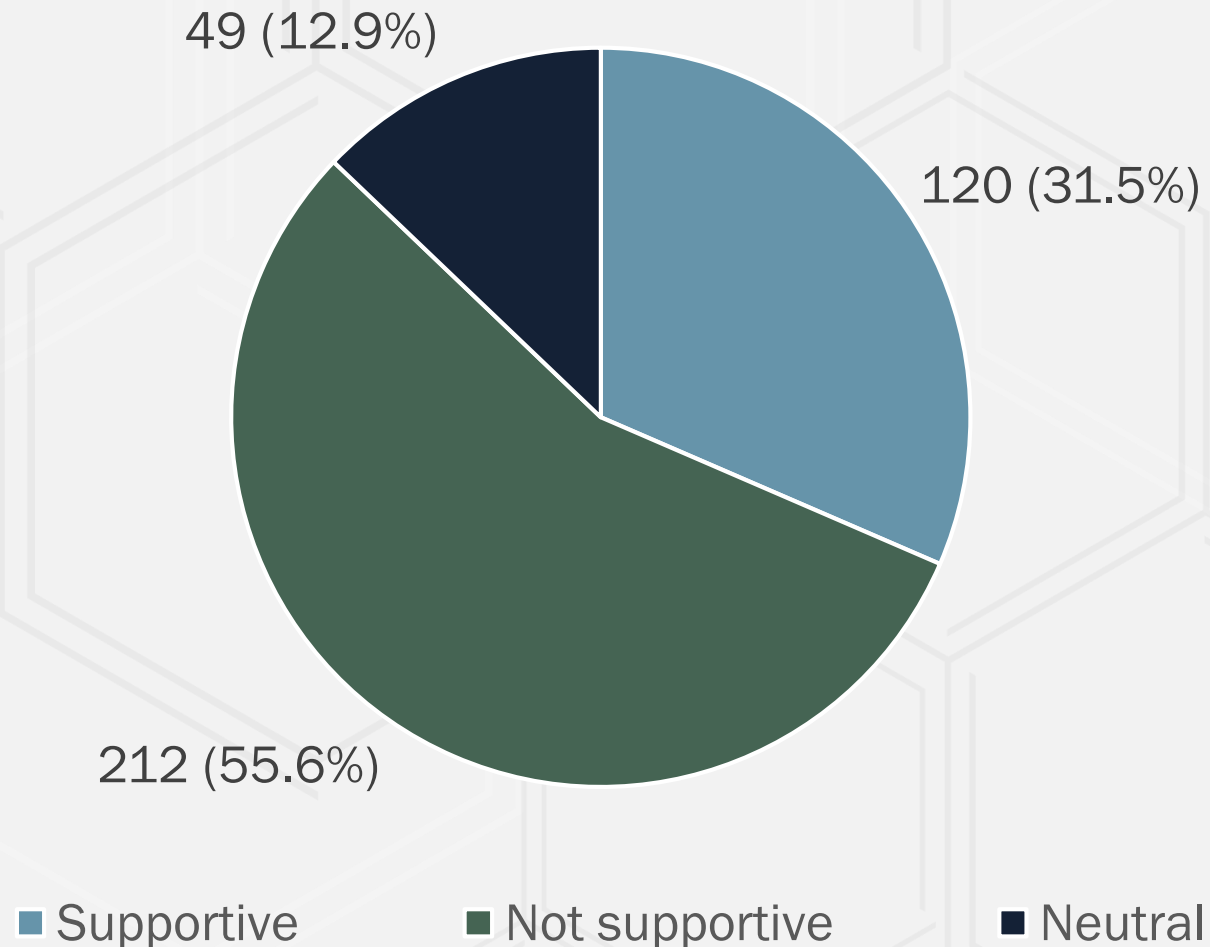

■ Very safe ■ Fairly safe ■ Somewhat safe ■ Very unsafe ■ I don't think about it

Community Survey Results

How supportive are you of measures, such as speed safety cameras to reduce speeding and improve safety near schools?

Community Survey Results

How supportive are you of measures, such as speed safety cameras to reduce speeding and improve safety near parks?

Community Survey Results

If you indicated that you are not supportive of speed safety cameras in Redmond, why? (Please select all that apply)