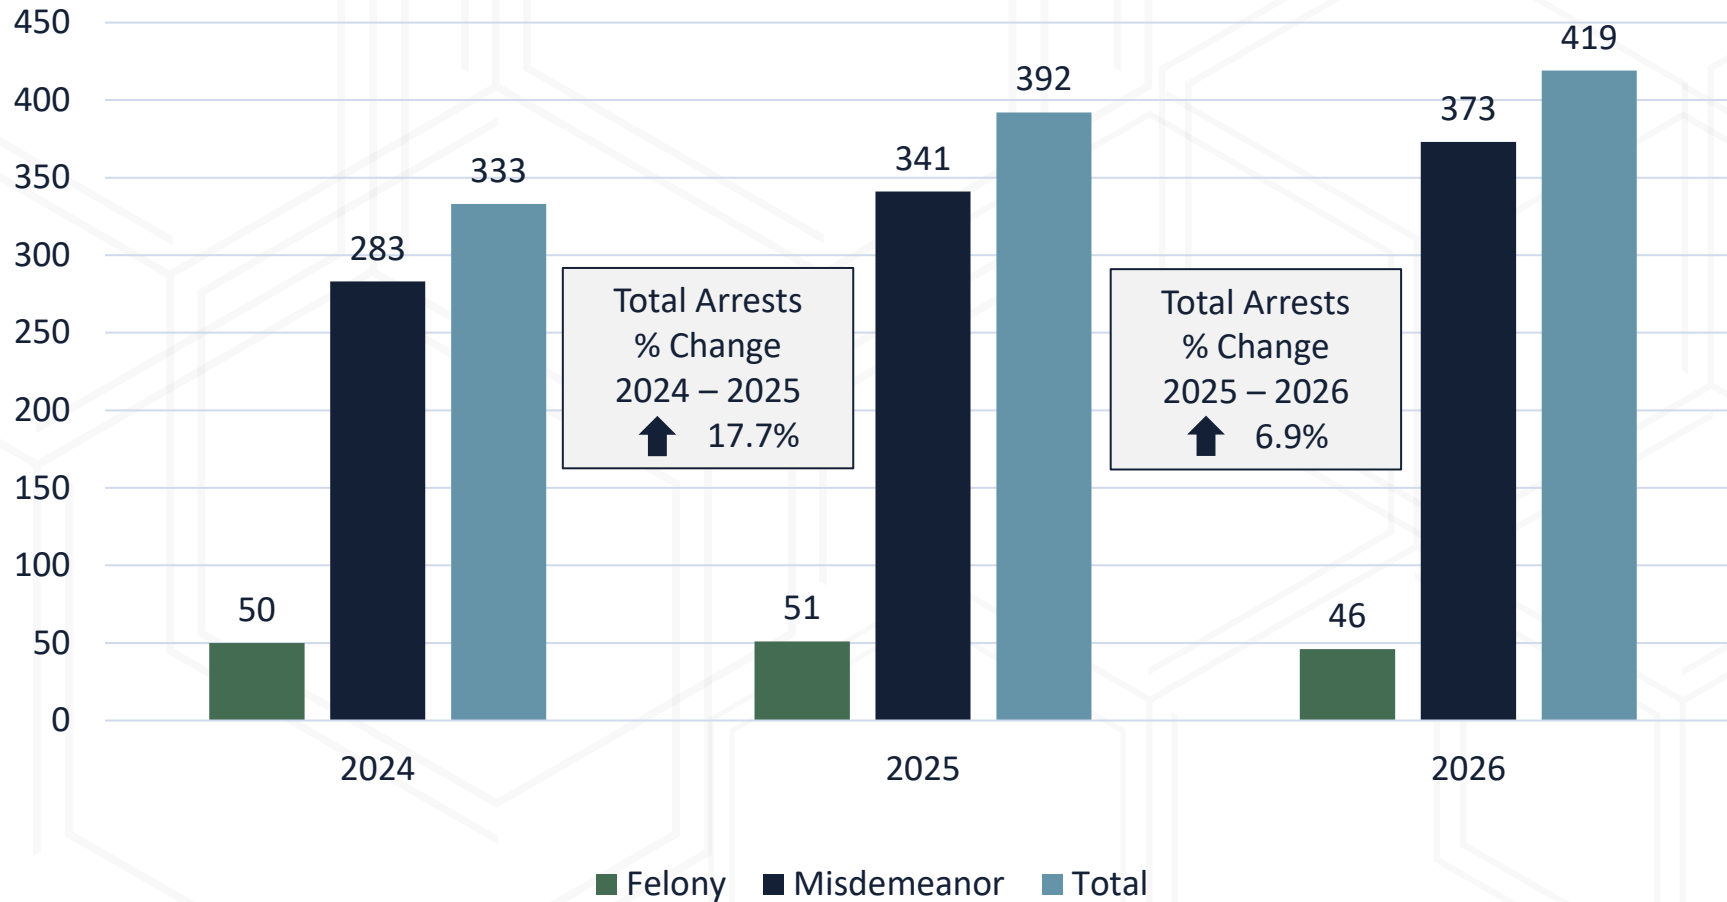

Year ● 2026

DFR Response Times

DFR Average Travel Time

1:32

DFR First on Scene

335 (84.4%)

Average Travel Times by Priority - Calls with DFR and Officers

Unit Type ● DFR ● Officer

The DFR Activity Dashboard is located on the police web page: <https://www.redmond.gov/2172/Drone-Program-Dashboard>

Calls for Service January - March

Arrests

January - March

Auto Thefts January - March

*As of 3rd quarter 2025, counts now include attempted auto thefts

| Violent Crimes | 2024 | 2025 | 2026 |
|-----------------------|-----------|-----------|-----------|
| Aggravated Assault | 14 | 17 | 9 |
| Forcible Sex Offenses | 9 | 7 | 3 |
| Manslaughter | 0 | 0 | 0 |
| Murder | 0 | 0 | 0 |
| Robbery | 5 | 10 | 3 |
| Total | 28 | 34 | 15 |