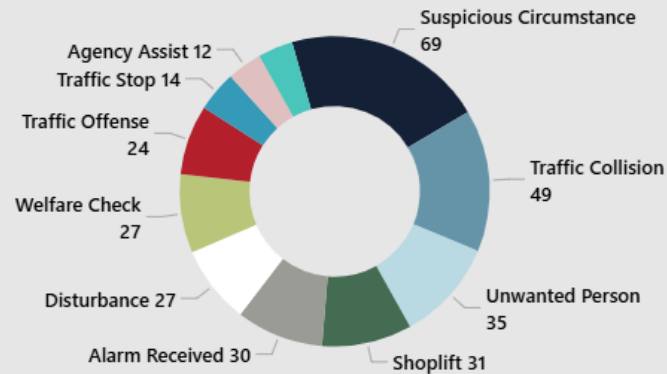

Total DFR Calls

535

First Responder Calls

397 (74.2%)

Officer Support Calls

138 (25.8%)

Officer Response Cancelled

89 (16.6%)

Arrest Assist

30 (5.6%)

People Located

107 (20.0%)

Objects Located

81 (15.1%)

Top 10 DFR Types of Calls for Service

DFR Calls by Month

Year ● 2026

DFR Response Times

DFR Average Travel Time

1:32

DFR First on Scene

335 (84.4%)

Average Travel Times by Priority - Calls with DFR and Officers

Unit Type ● DFR ● Officer