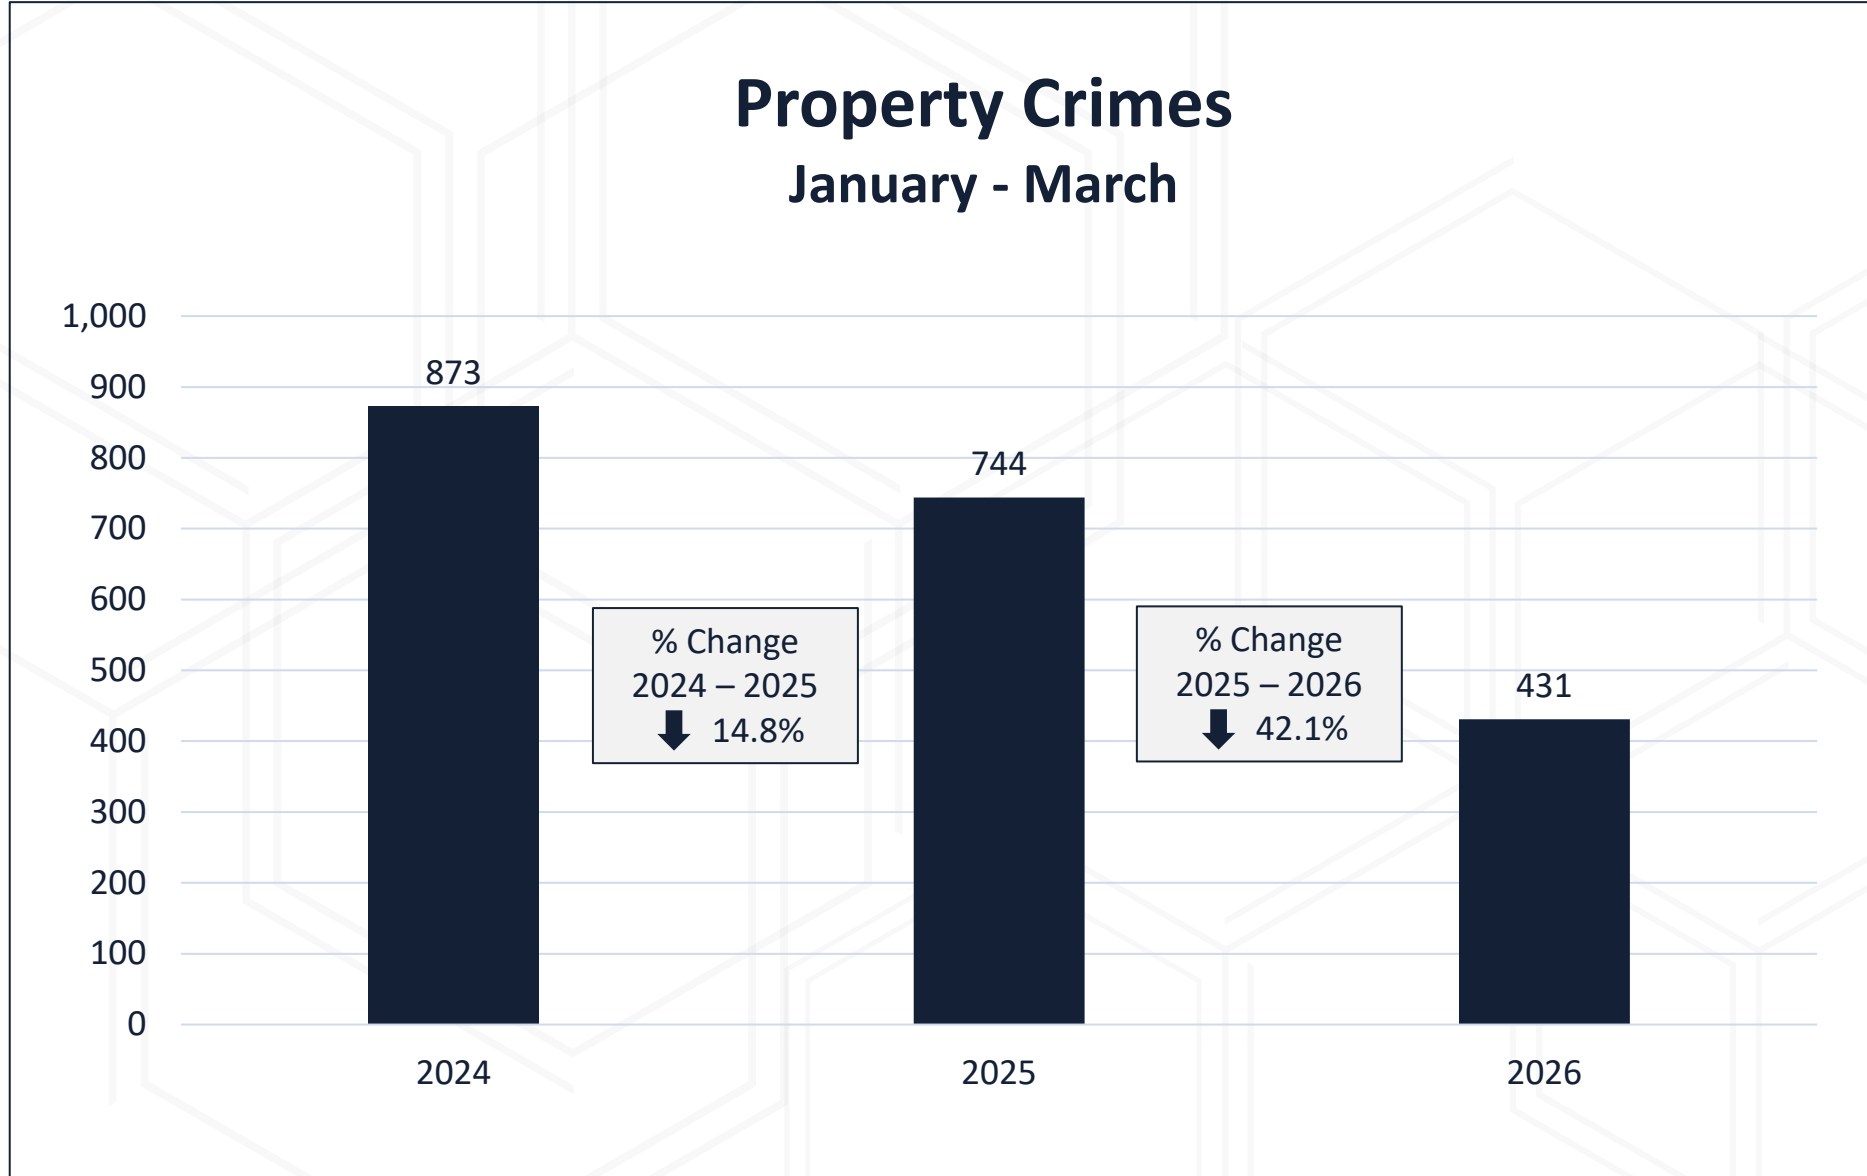

The DFR Activity Dashboard is located on the police web page: <https://www.redmond.gov/2172/Drone-Program-Dashboard>

Calls for Service January - March

Arrests

January - March

Auto Thefts January - March

*As of 3rd quarter 2025, counts now include attempted auto thefts

Residential Burglaries

January - March

Shoplifts January - March

Traffic Collisions January - March

Fatal Collisions:
2024: 0
2025: 1 vehicle
2026: 1 vehicle

Property Crimes January - March

Violent Crimes January - March

| Violent Crimes | 2024 | 2025 | 2026 |
|-----------------------|-----------|-----------|-----------|
| Aggravated Assault | 14 | 17 | 9 |
| Forcible Sex Offenses | 9 | 7 | 3 |
| Manslaughter | 0 | 0 | 0 |
| Murder | 0 | 0 | 0 |
| Robbery | 5 | 10 | 3 |
| Total | 28 | 34 | 15 |

*Violent Crimes include Murder, Nonnegligent Manslaughter, Forcible Sex Offenses, Aggravated Assault and Robbery

Assaults January - March

| Domestic Violence Assaults | | | |
|----------------------------|-------|-------|-------|
| | 2024 | 2025 | 2026 |
| % of Total Assaults | 49.3% | 55.6% | 50.0% |