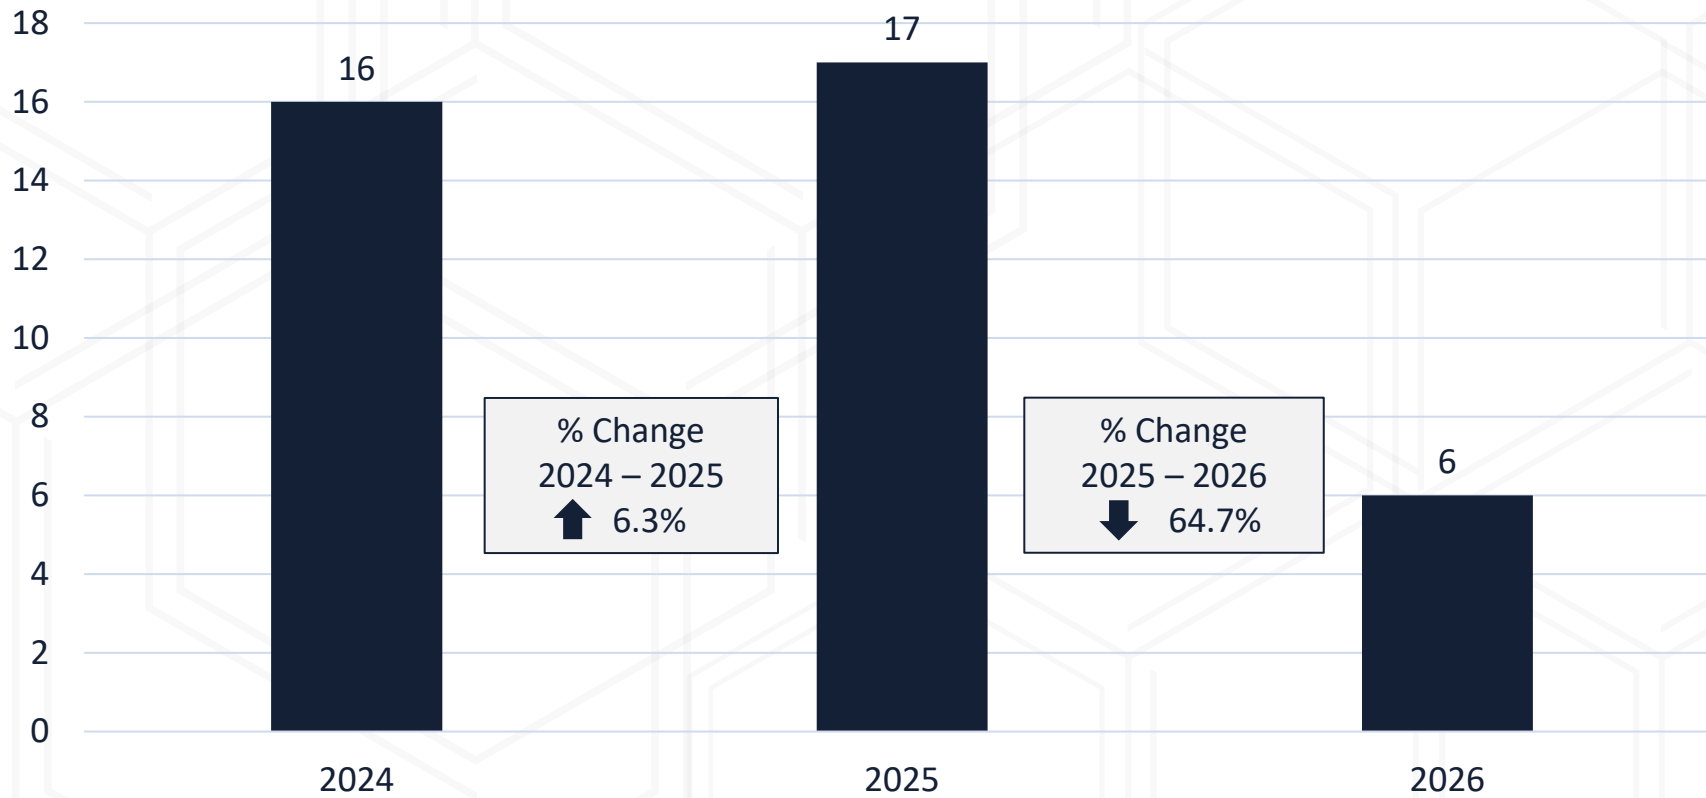

Residential Burglaries

January - March