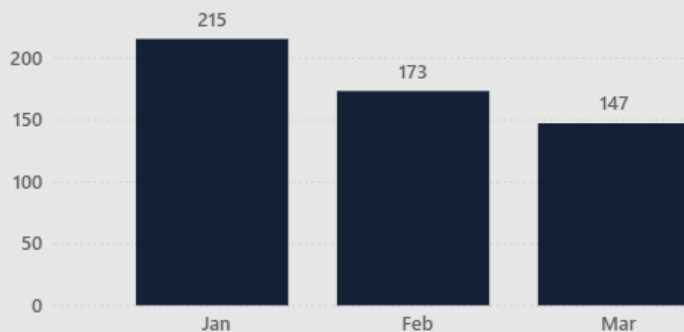

Arrest Assist

30 (5.6%)

People Located

107 (20.0%)

Objects Located

81 (15.1%)

Top 10 DFR Types of Calls for Service

DFR Calls by Month

Year ● 2026

DFR Response Times

DFR Average Travel Time

1:32

DFR First on Scene

335 (84.4%)

Average Travel Times by Priority - Calls with DFR and Officers

Unit Type ● DFR ● Officer