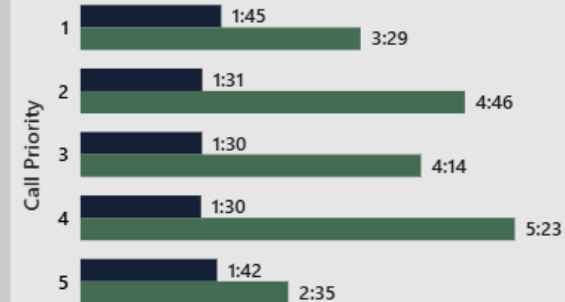

Year ● 2026

DFR Response Times

DFR Average Travel Time

1:32

DFR First on Scene

335 (84.4%)

Average Travel Times by Priority - Calls with DFR and Officers

Unit Type ● DFR ● Officer

The DFR Activity Dashboard is located on the police web page: <https://www.redmond.gov/2172/Drone-Program-Dashboard>

Calls for Service January - March

Arrests

January - March

Auto Thefts January - March

*As of 3rd quarter 2025, counts now include attempted auto thefts