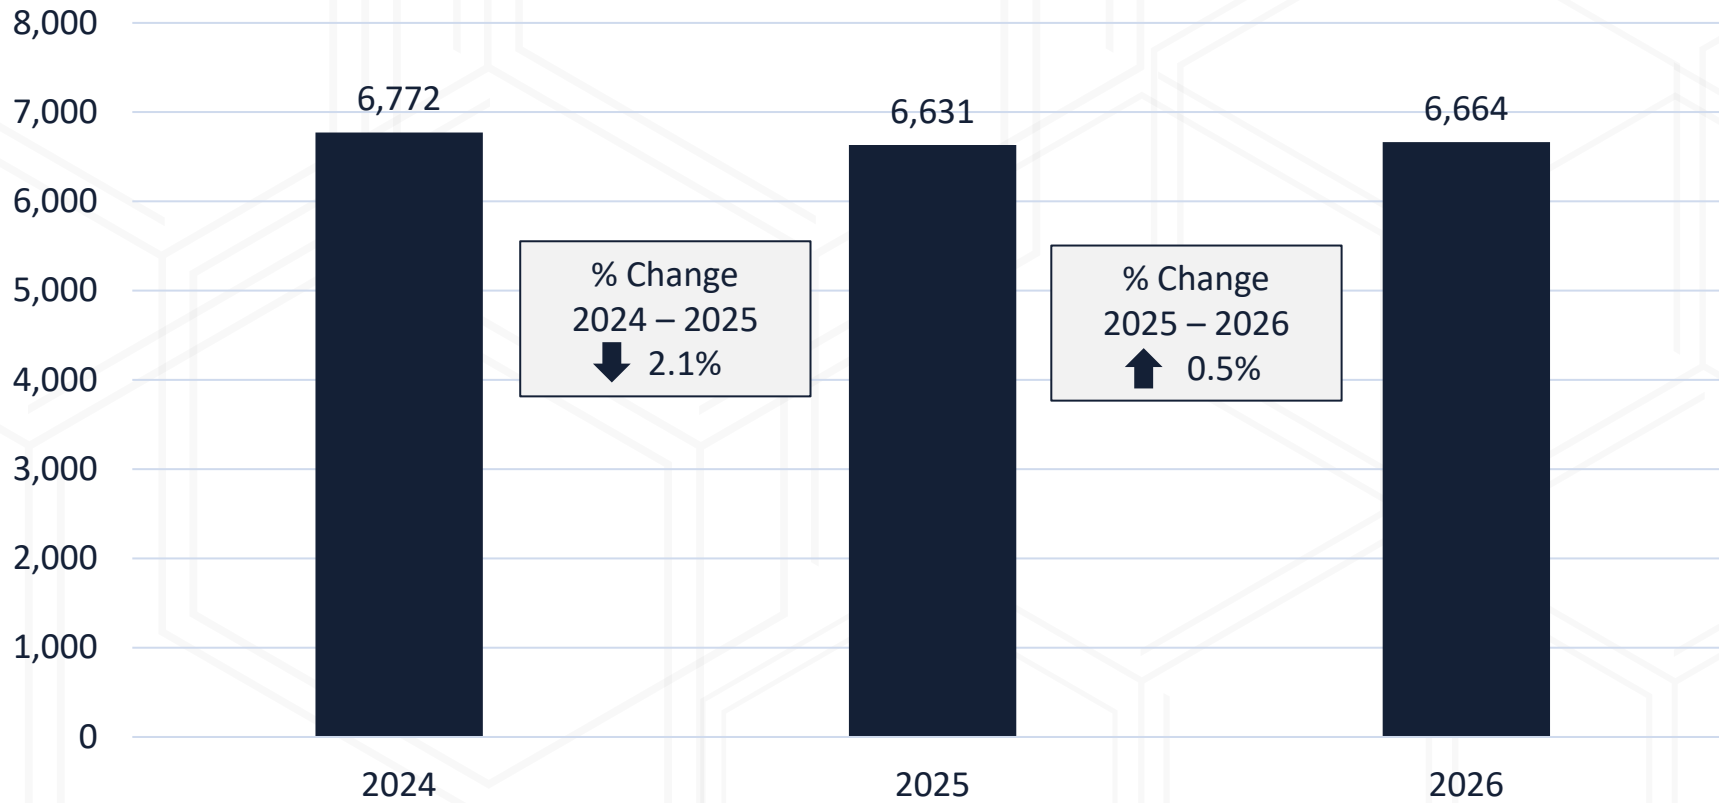

Calls for Service January - March