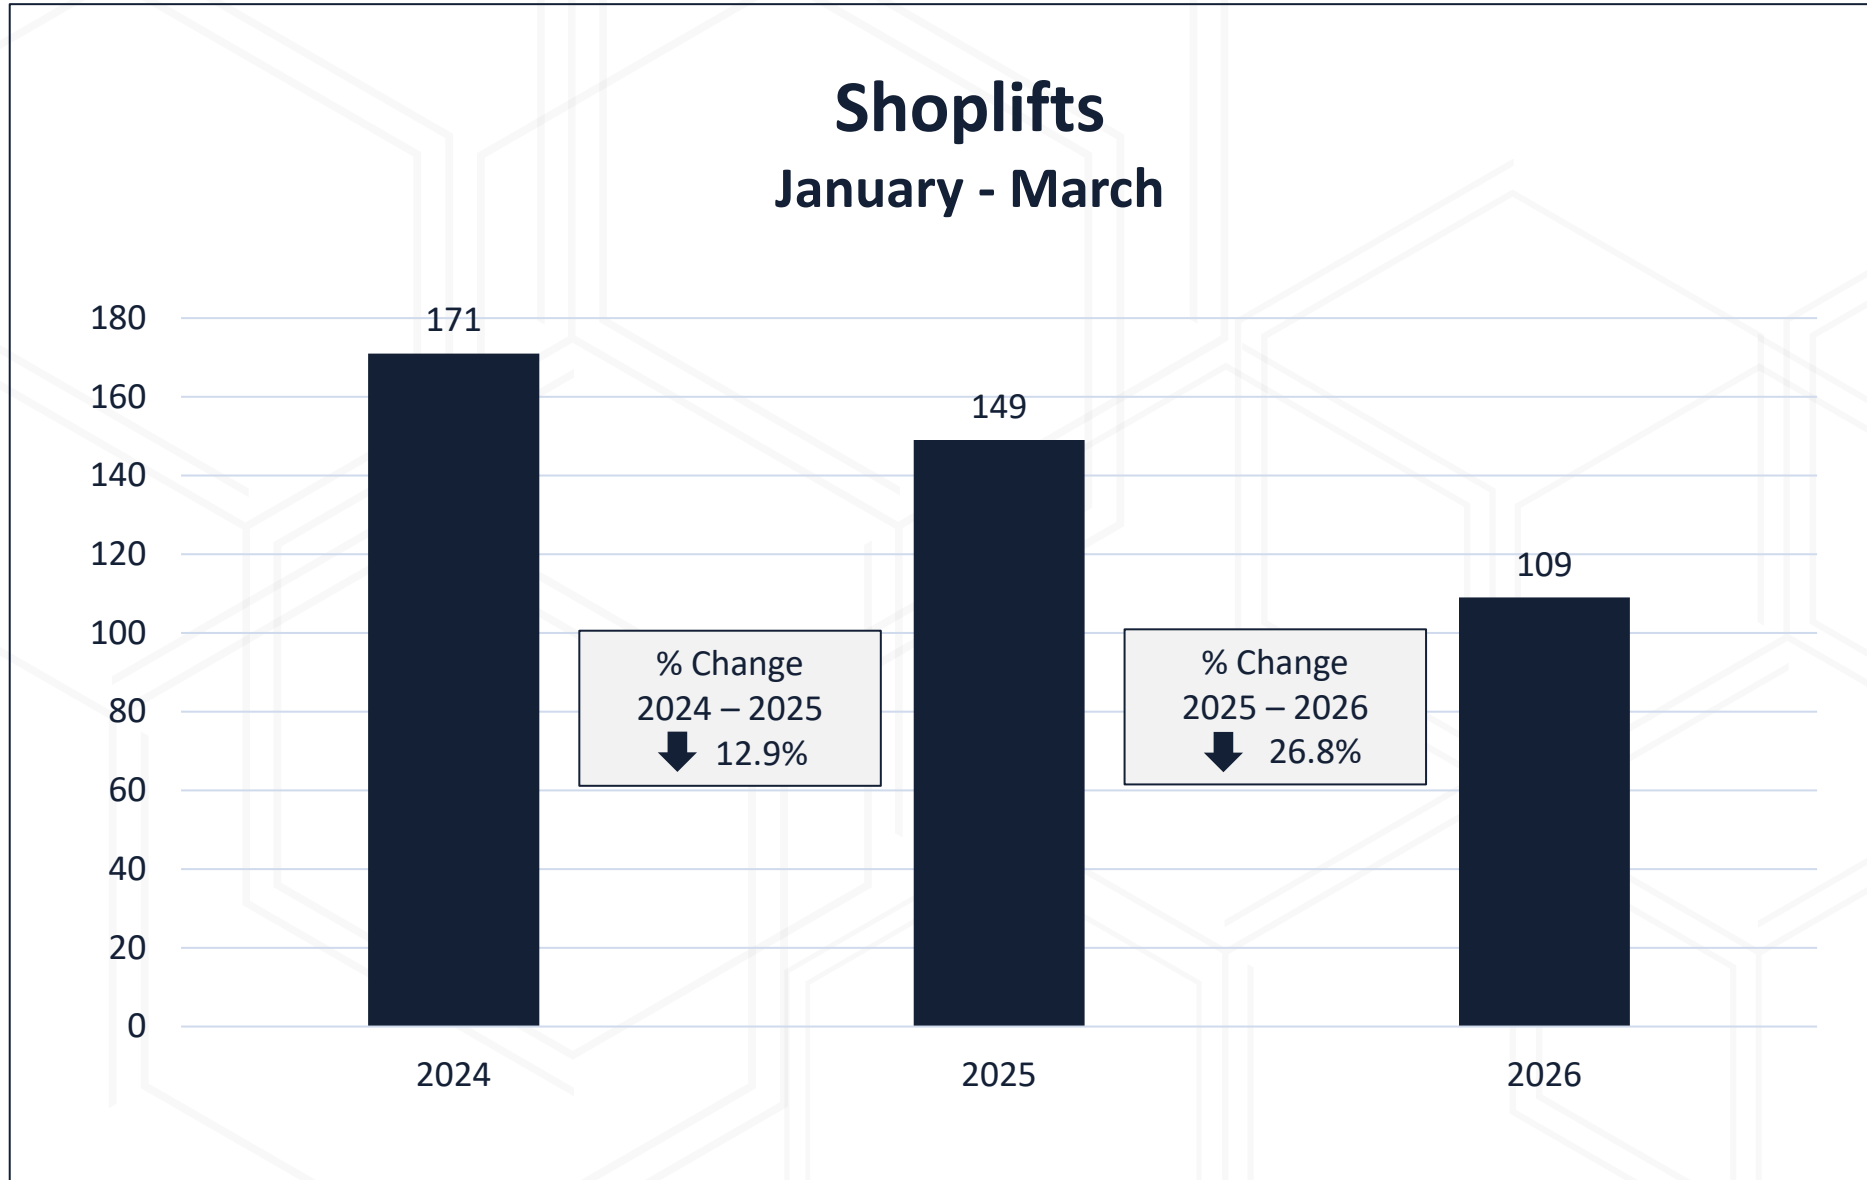

The DFR Activity Dashboard is located on the police web page: <https://www.redmond.gov/2172/Drone-Program-Dashboard>

Calls for Service January - March

Arrests

January - March

Auto Thefts January - March

*As of 3rd quarter 2025, counts now include attempted auto thefts

Residential Burglaries

January - March

Shoplifts January - March

Traffic Collisions January - March

Fatal Collisions:
2024: 0
2025: 1 vehicle
2026: 1 vehicle

Property Crimes January - March

Violent Crimes January - March