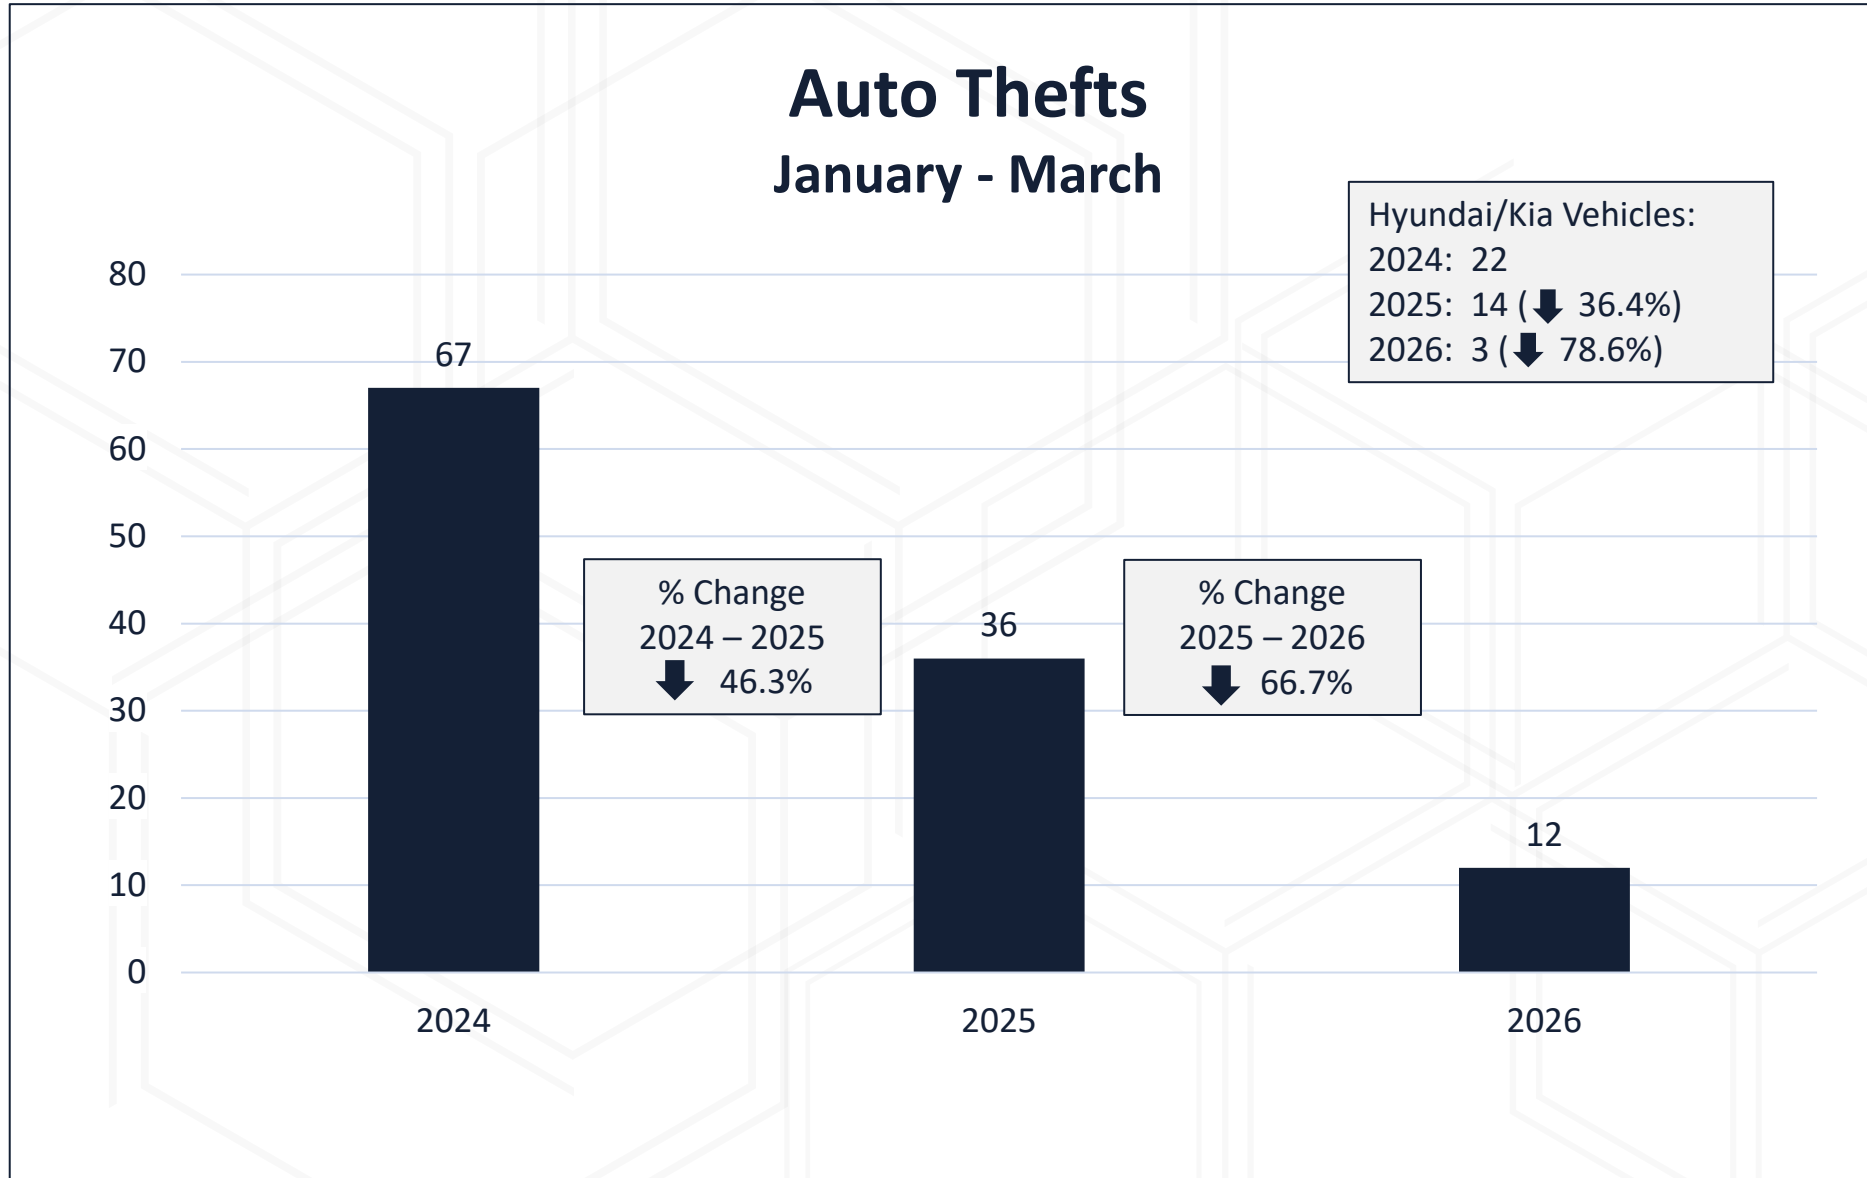

The DFR Activity Dashboard is located on the police web page: <https://www.redmond.gov/2172/Drone-Program-Dashboard>

Calls for Service January - March

Arrests

January - March

Auto Thefts January - March

*As of 3rd quarter 2025, counts now include attempted auto thefts

Residential Burglaries

January - March

Shoplifts January - March

Traffic Collisions January - March

Fatal Collisions:
2024: 0
2025: 1 vehicle
2026: 1 vehicle

Property Crimes January - March

Violent Crimes January - March

| Violent Crimes | 2024 | 2025 | 2026 |
|-----------------------|-----------|-----------|-----------|
| Aggravated Assault | 14 | 17 | 9 |
| Forcible Sex Offenses | 9 | 7 | 3 |
| Manslaughter | 0 | 0 | 0 |
| Murder | 0 | 0 | 0 |
| Robbery | 5 | 10 | 3 |
| Total | 28 | 34 | 15 |