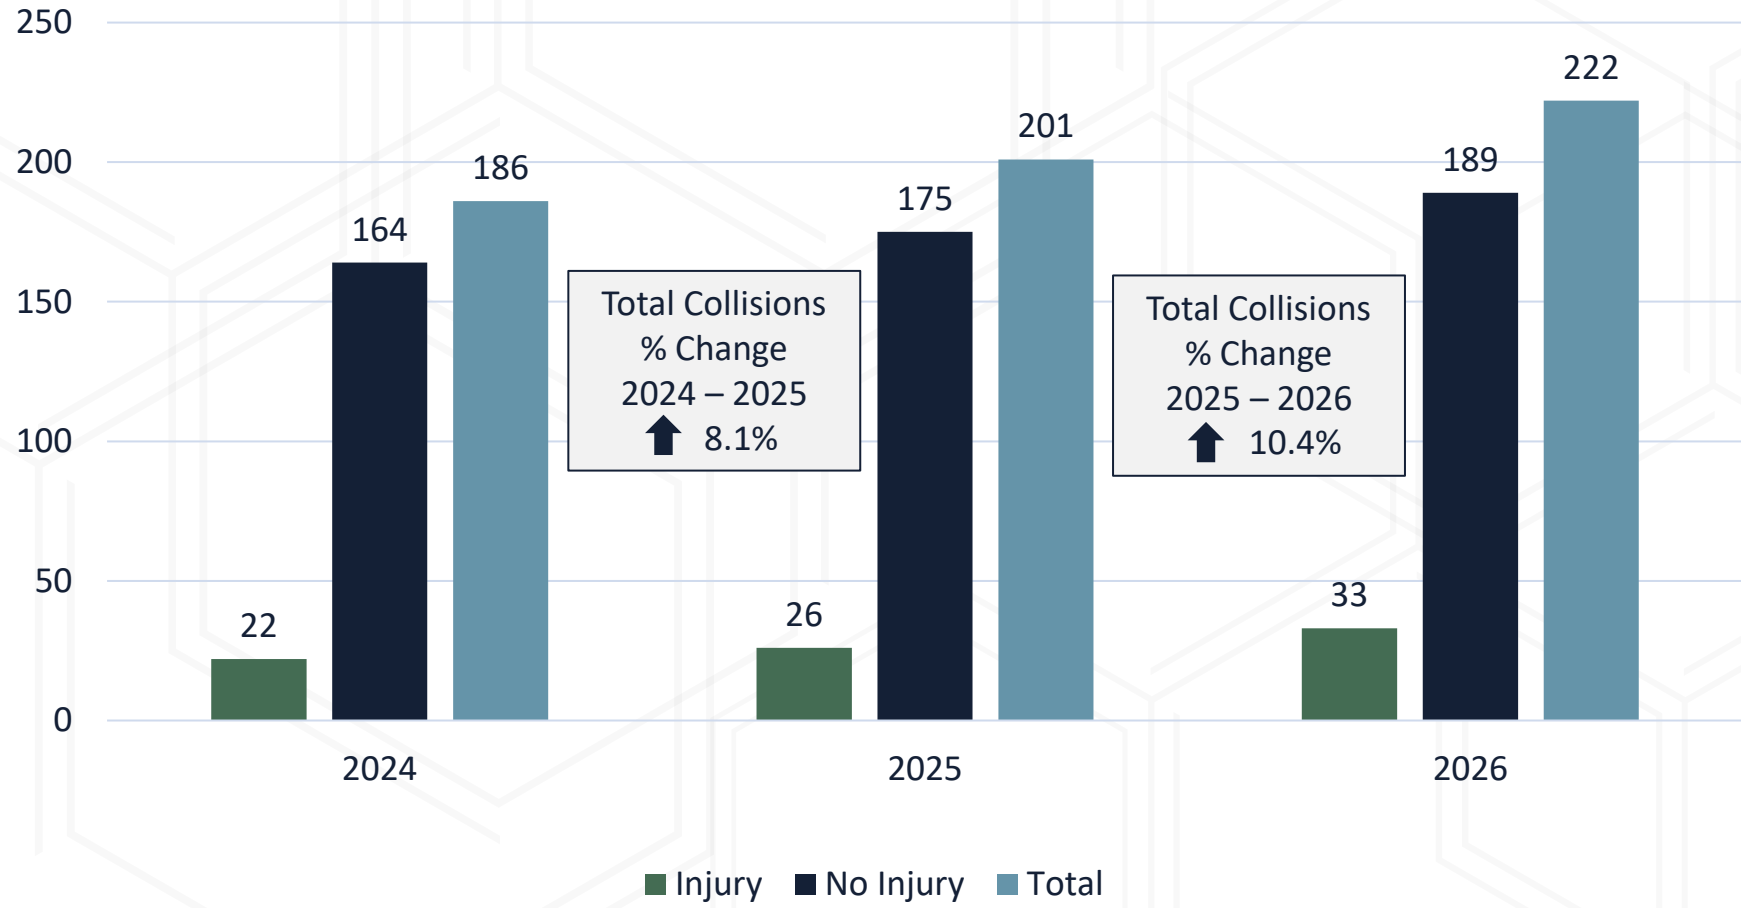

The DFR Activity Dashboard is located on the police web page: <https://www.redmond.gov/2172/Drone-Program-Dashboard>

Calls for Service January - March

Arrests

January - March

Auto Thefts January - March

*As of 3rd quarter 2025, counts now include attempted auto thefts

Residential Burglaries

January - March

Shoplifts January - March

Traffic Collisions January - March

Fatal Collisions:
2024: 0
2025: 1 vehicle
2026: 1 vehicle

Property Crimes January - March

Violent Crimes January - March

| Violent Crimes | 2024 | 2025 | 2026 |
|-----------------------|-----------|-----------|-----------|
| Aggravated Assault | 14 | 17 | 9 |
| Forcible Sex Offenses | 9 | 7 | 3 |
| Manslaughter | 0 | 0 | 0 |
| Murder | 0 | 0 | 0 |
| Robbery | 5 | 10 | 3 |
| Total | 28 | 34 | 15 |