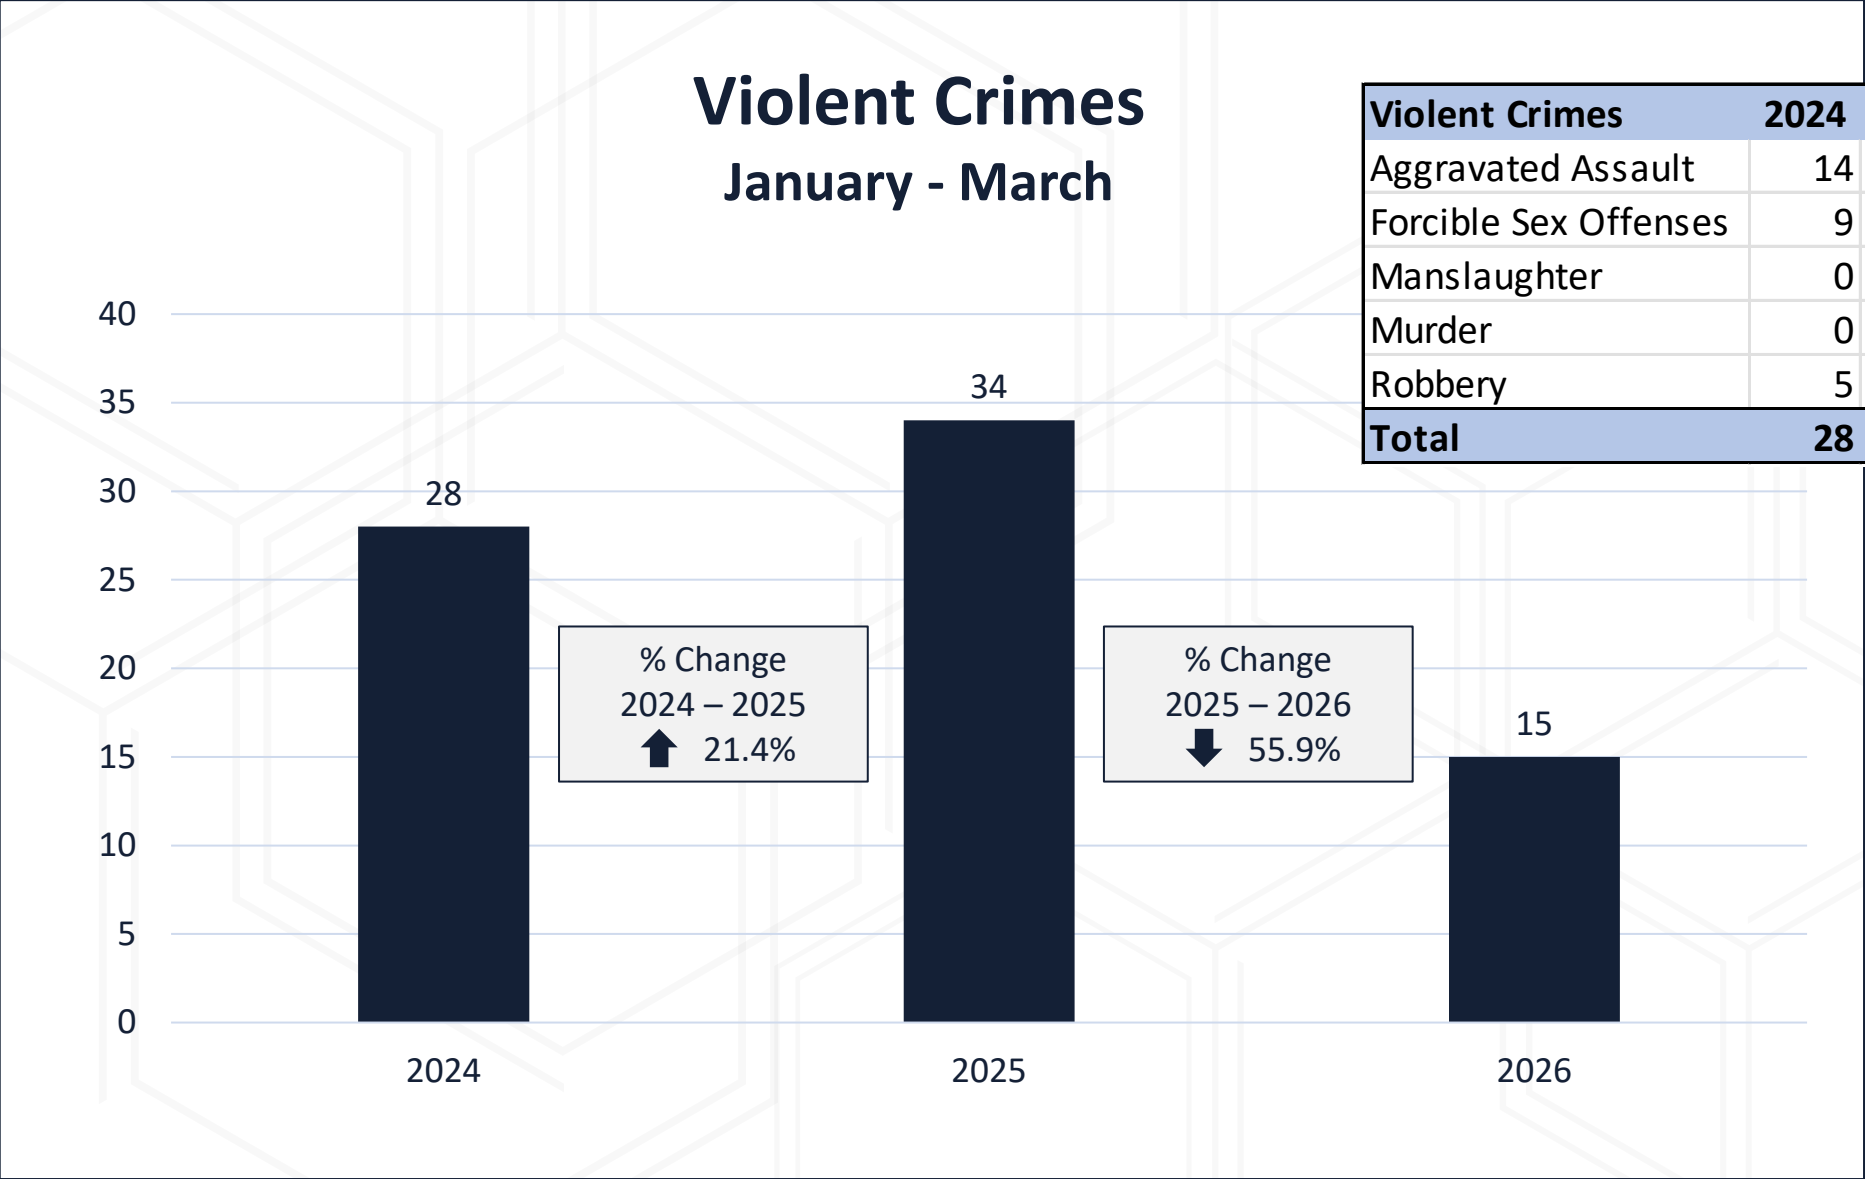

The DFR Activity Dashboard is located on the police web page: <https://www.redmond.gov/2172/Drone-Program-Dashboard>

Calls for Service January - March

Arrests

January - March

Auto Thefts January - March

*As of 3rd quarter 2025, counts now include attempted auto thefts

Residential Burglaries

January - March

Shoplifts January - March

Traffic Collisions January - March

Fatal Collisions:
2024: 0
2025: 1 vehicle
2026: 1 vehicle

Property Crimes January - March

Violent Crimes January - March

| Violent Crimes | 2024 | 2025 | 2026 |
|-----------------------|-----------|-----------|-----------|
| Aggravated Assault | 14 | 17 | 9 |
| Forcible Sex Offenses | 9 | 7 | 3 |
| Manslaughter | 0 | 0 | 0 |
| Murder | 0 | 0 | 0 |
| Robbery | 5 | 10 | 3 |
| Total | 28 | 34 | 15 |

*Violent Crimes include Murder, Nonnegligent Manslaughter, Forcible Sex Offenses, Aggravated Assault and Robbery

Assaults January - March

| Domestic Violence Assaults | | | |
|----------------------------|-------|-------|-------|
| | 2024 | 2025 | 2026 |
| % of Total Assaults | 49.3% | 55.6% | 50.0% |