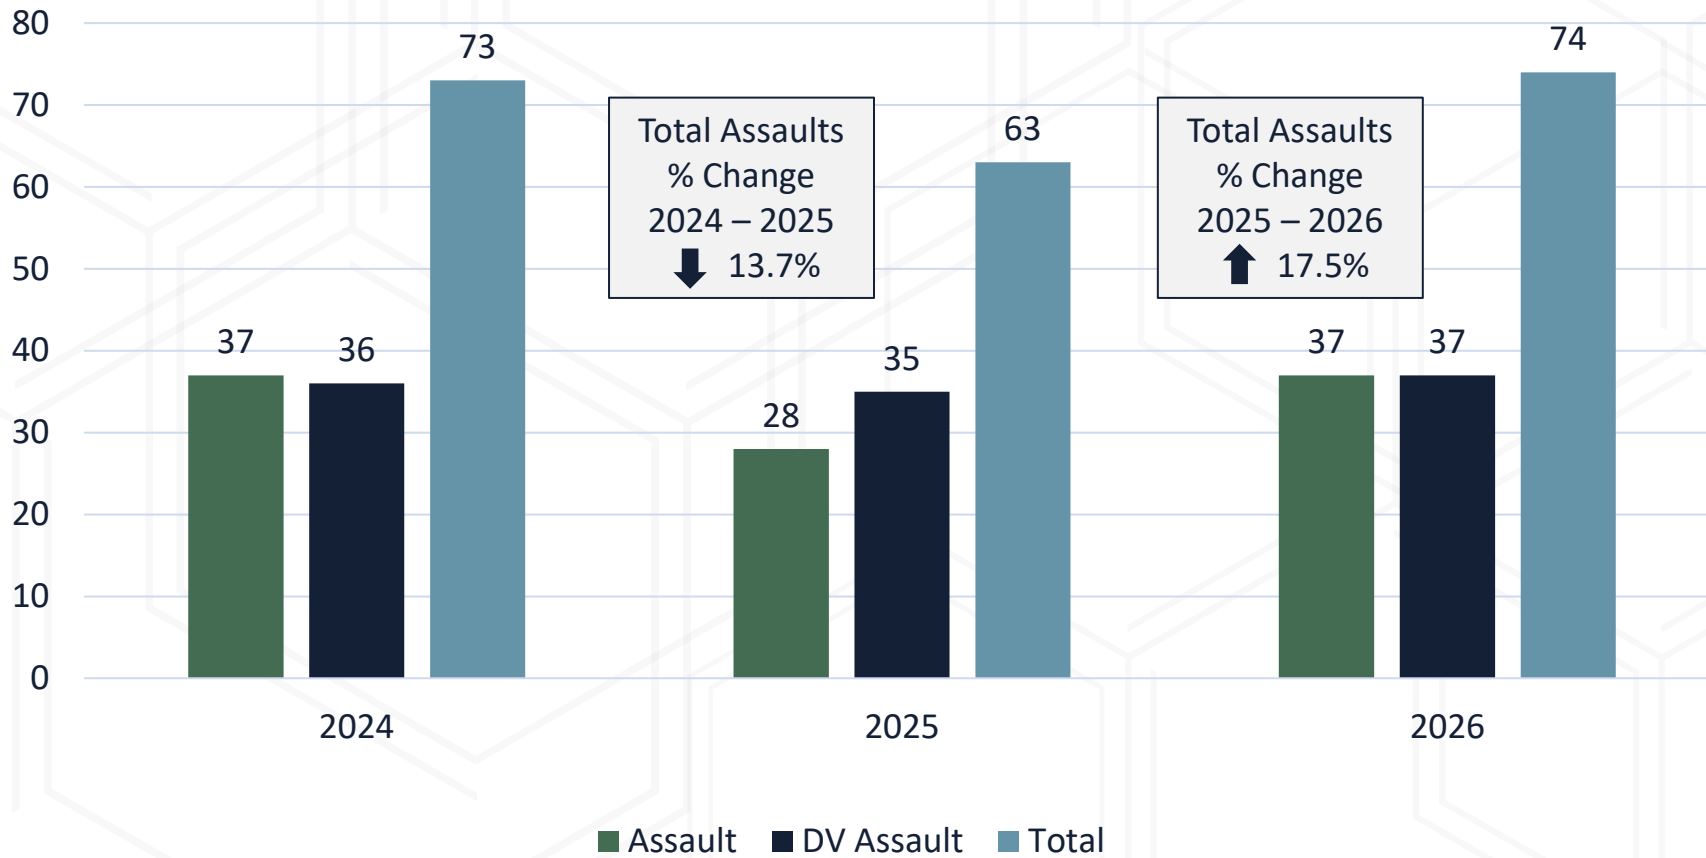

Assaults January - March

Domestic Violence Assaults			
	2024	2025	2026
% of Total Assaults	49.3%	55.6%	50.0%