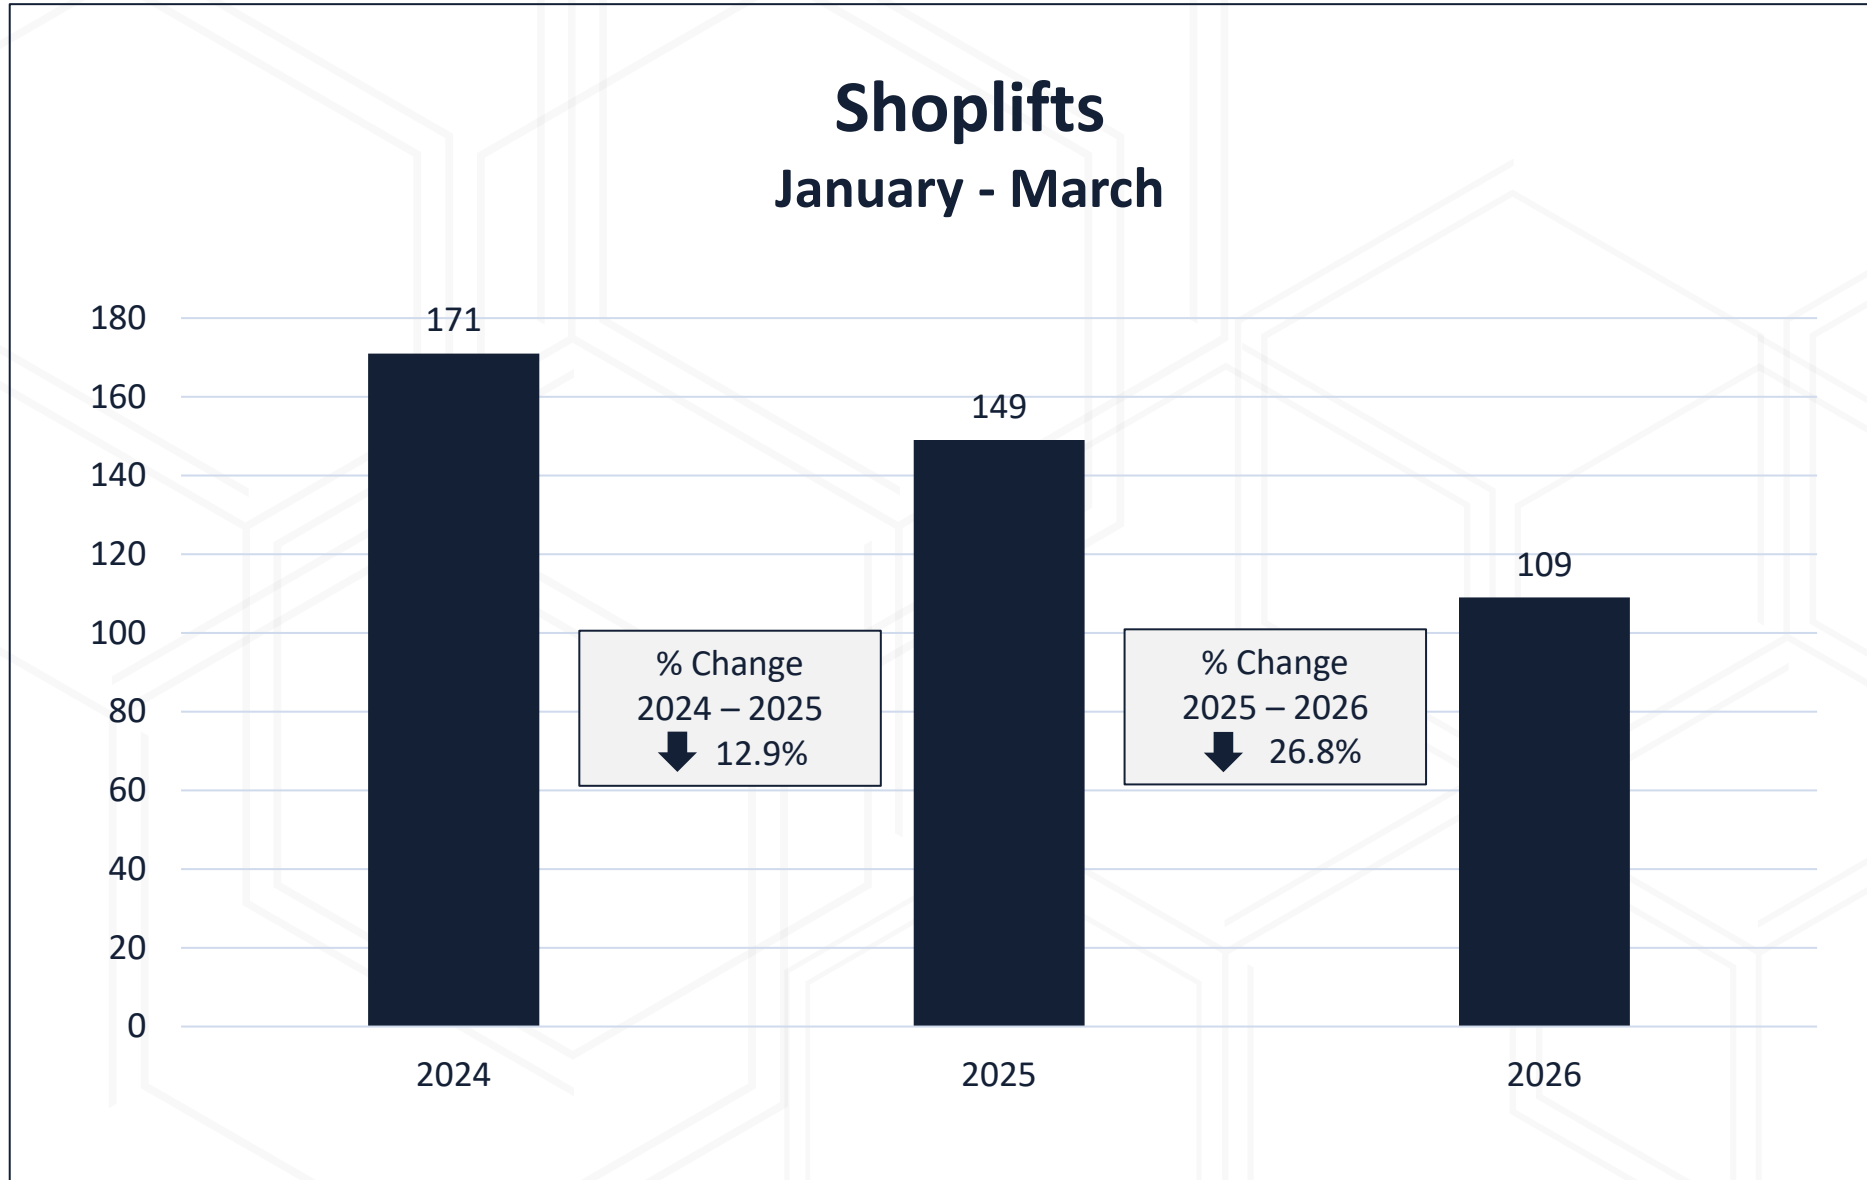

Shoplifts January - March