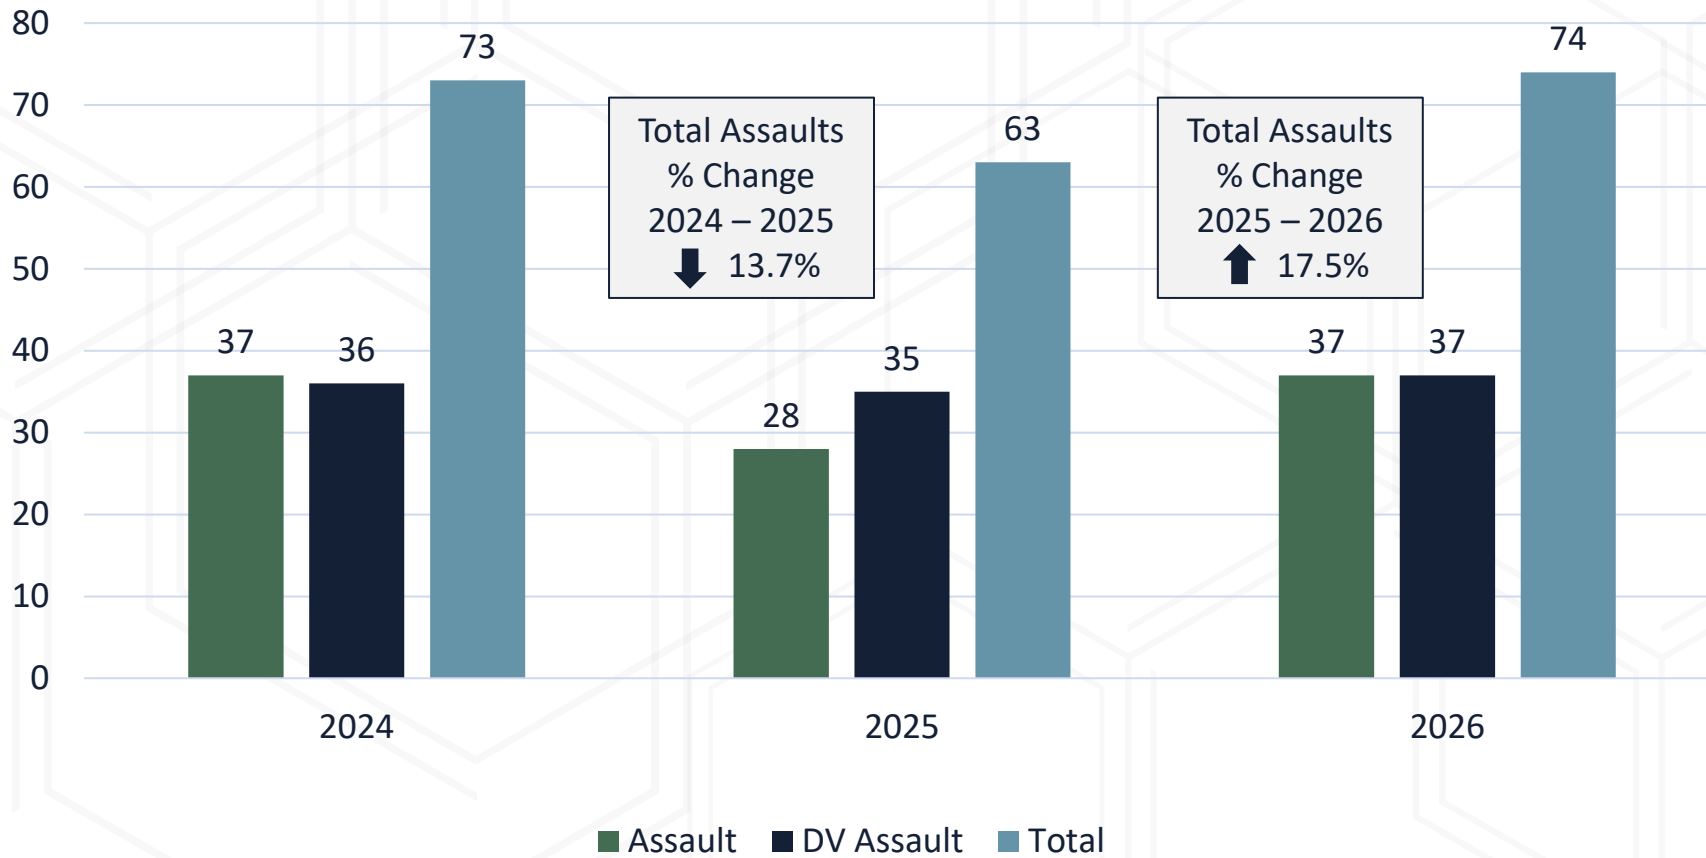

Violent Crimes January - March

Violent Crimes	2024	2025	2026
Aggravated Assault	14	17	9
Forcible Sex Offenses	9	7	3
Manslaughter	0	0	0
Murder	0	0	0
Robbery	5	10	3
Total	28	34	15

*Violent Crimes include Murder, Nonnegligent Manslaughter, Forcible Sex Offenses, Aggravated Assault and Robbery

Assaults January - March

Domestic Violence Assaults			
	2024	2025	2026
% of Total Assaults	49.3%	55.6%	50.0%

THANK YOU

Any Questions?