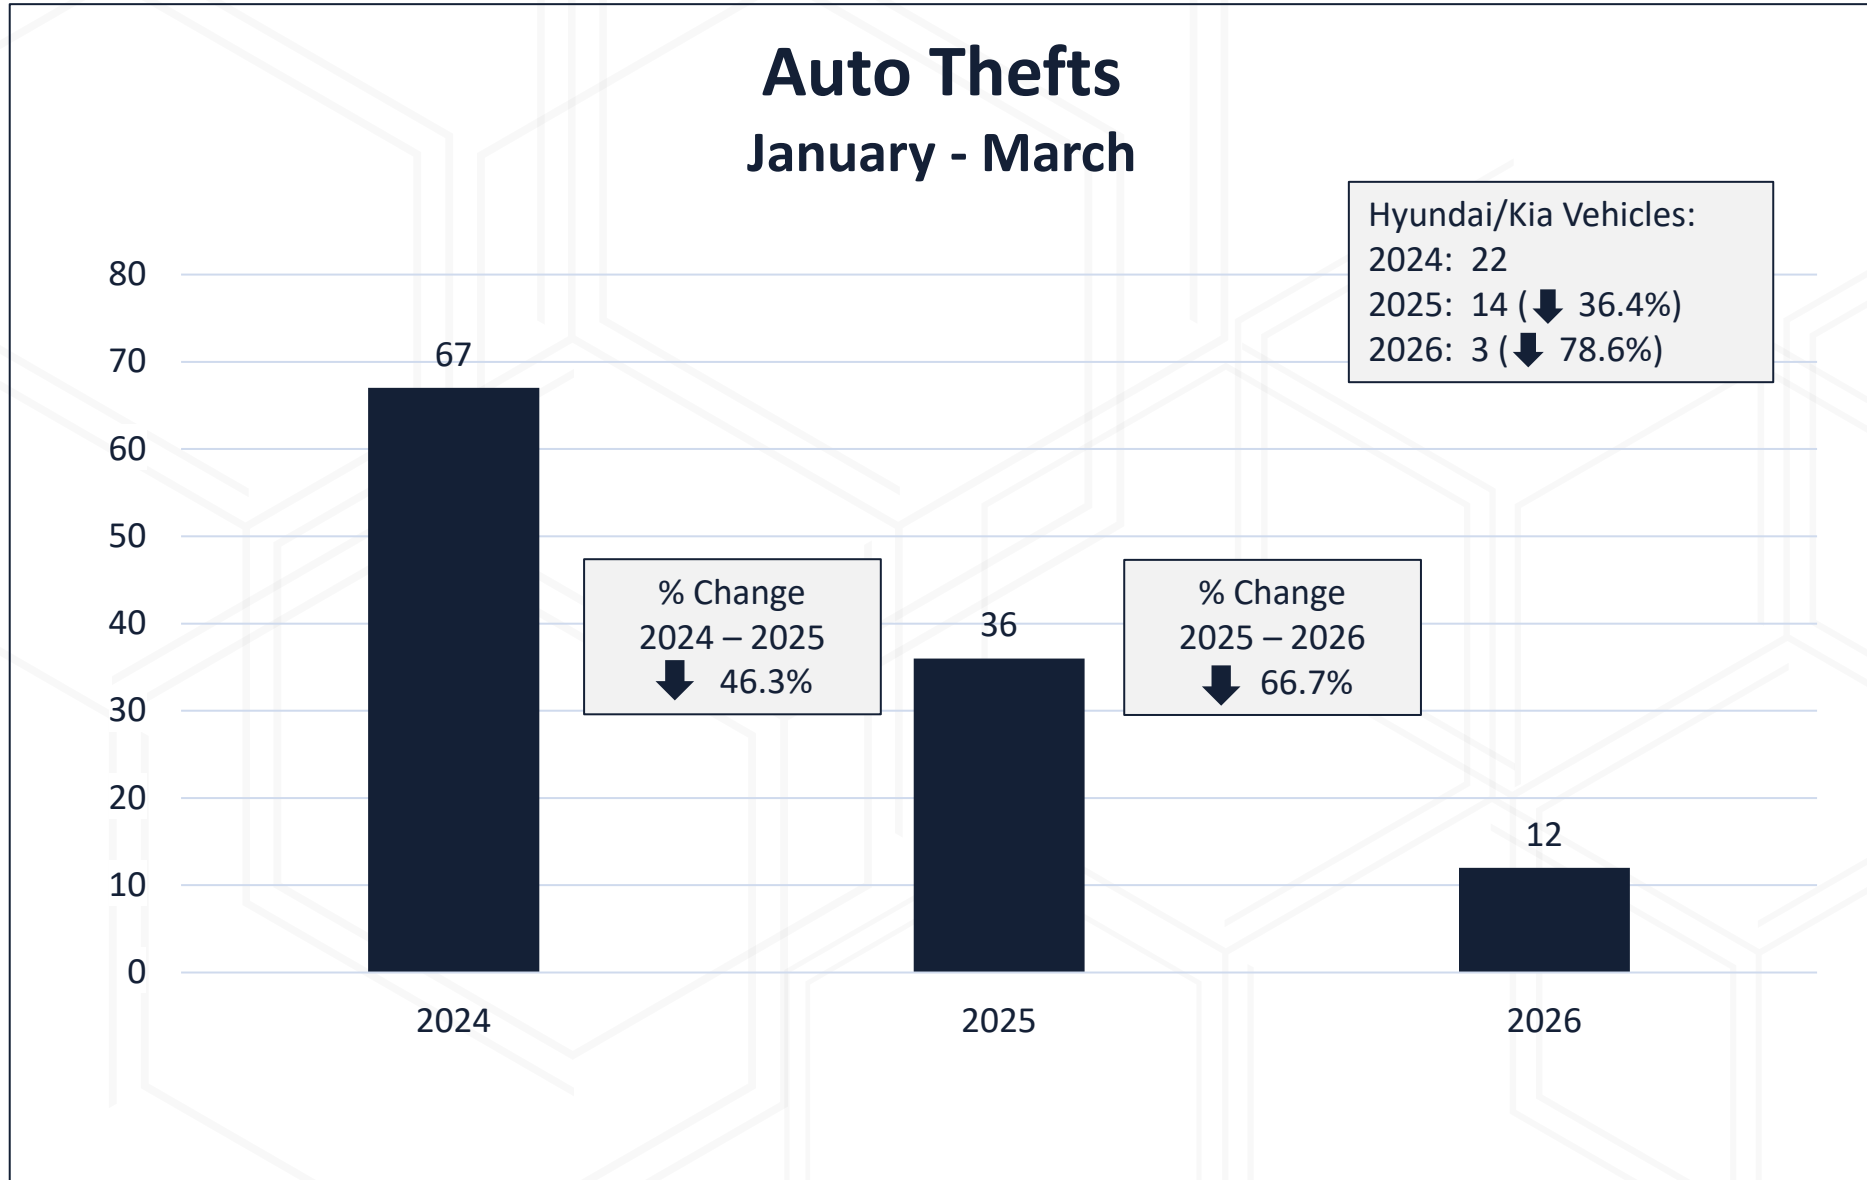

The DFR Activity Dashboard is located on the police web page: <https://www.redmond.gov/2172/Drone-Program-Dashboard>

Calls for Service January - March

Arrests

January - March

Auto Thefts January - March

*As of 3rd quarter 2025, counts now include attempted auto thefts

Residential Burglaries

January - March

Shoplifts January - March

Traffic Collisions

January - March

Fatal Collisions:
2024: 0
2025: 1 vehicle
2026: 1 vehicle

■ Injury ■ No Injury ■ Total

Property Crimes January - March

Violent Crimes January - March

Violent Crimes	2024	2025	2026
Aggravated Assault	14	17	9
Forcible Sex Offenses	9	7	3
Manslaughter	0	0	0
Murder	0	0	0
Robbery	5	10	3
Total	28	34	15

*Violent Crimes include Murder, Nonnegligent Manslaughter, Forcible Sex Offenses, Aggravated Assault and Robbery