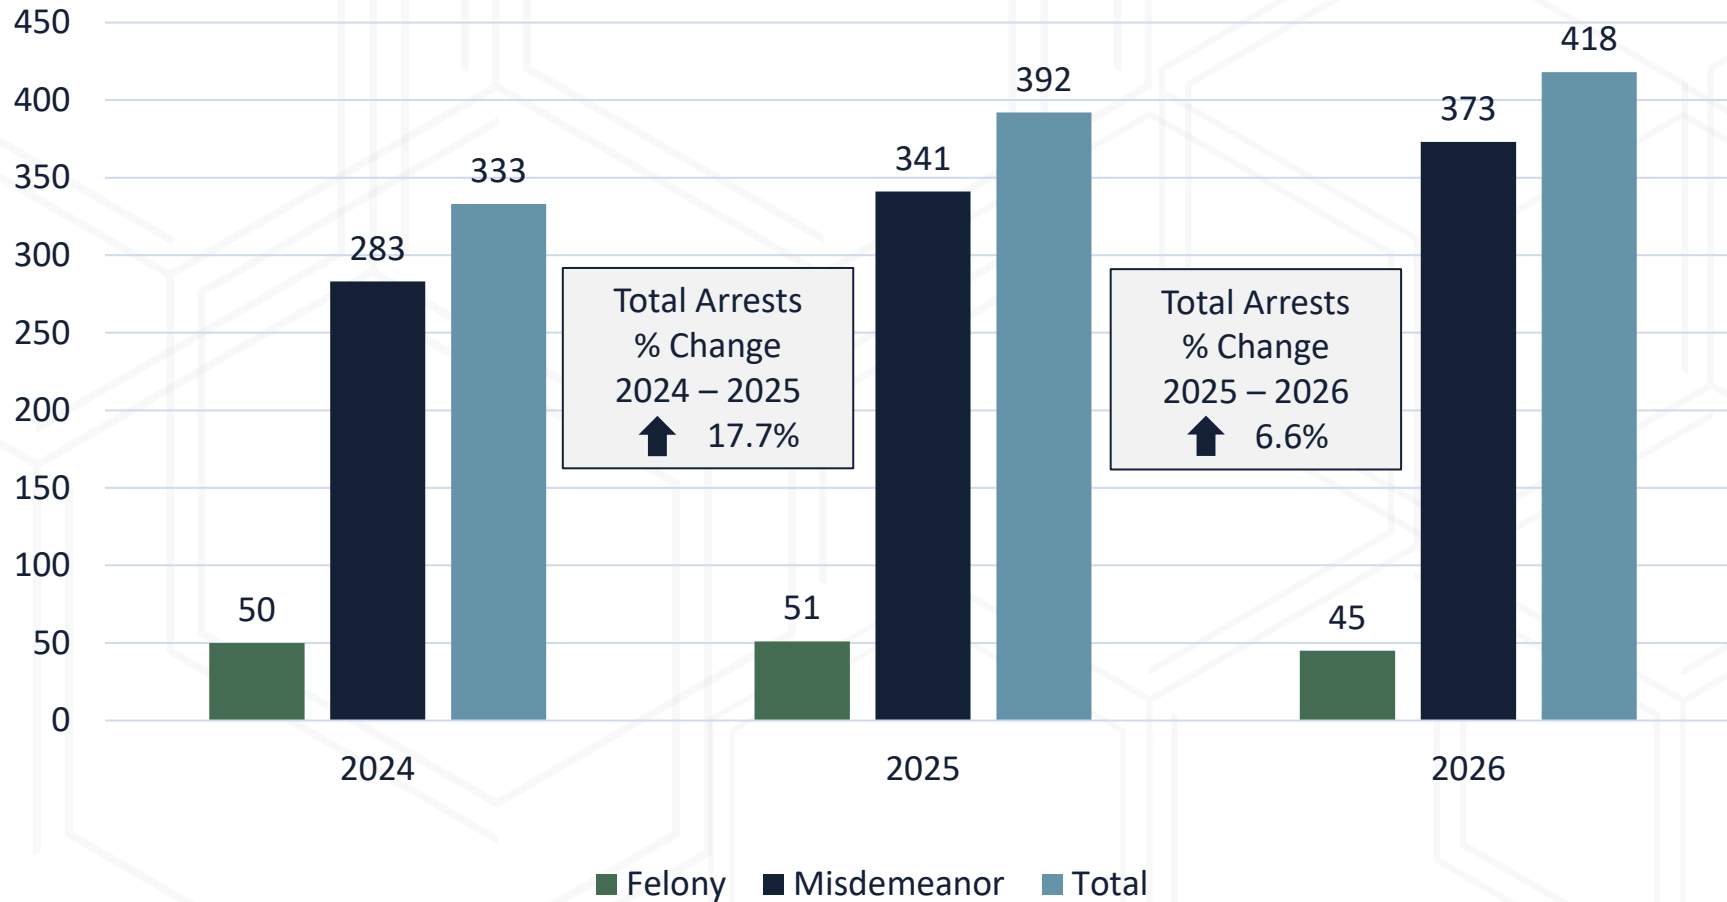

Year ● 2026

DFR Response Times

DFR Average Travel Time

1:32

DFR First on Scene

335 (84.4%)

Average Travel Times by Priority - Calls with DFR and Officers

Unit Type ● DFR ● Officer

The DFR Activity Dashboard is located on the police web page: <https://www.redmond.gov/2172/Drone-Program-Dashboard>

Calls for Service January - March

Arrests

January - March

Auto Thefts January - March

*As of 3rd quarter 2025, counts now include attempted auto thefts

Violent Crimes January - March

Violent Crimes	2024	2025	2026
Aggravated Assault	14	17	9
Forcible Sex Offenses	9	7	3
Manslaughter	0	0	0
Murder	0	0	0
Robbery	5	10	3
Total	28	34	15

*Violent Crimes include Murder, Nonnegligent Manslaughter, Forcible Sex Offenses, Aggravated Assault and Robbery