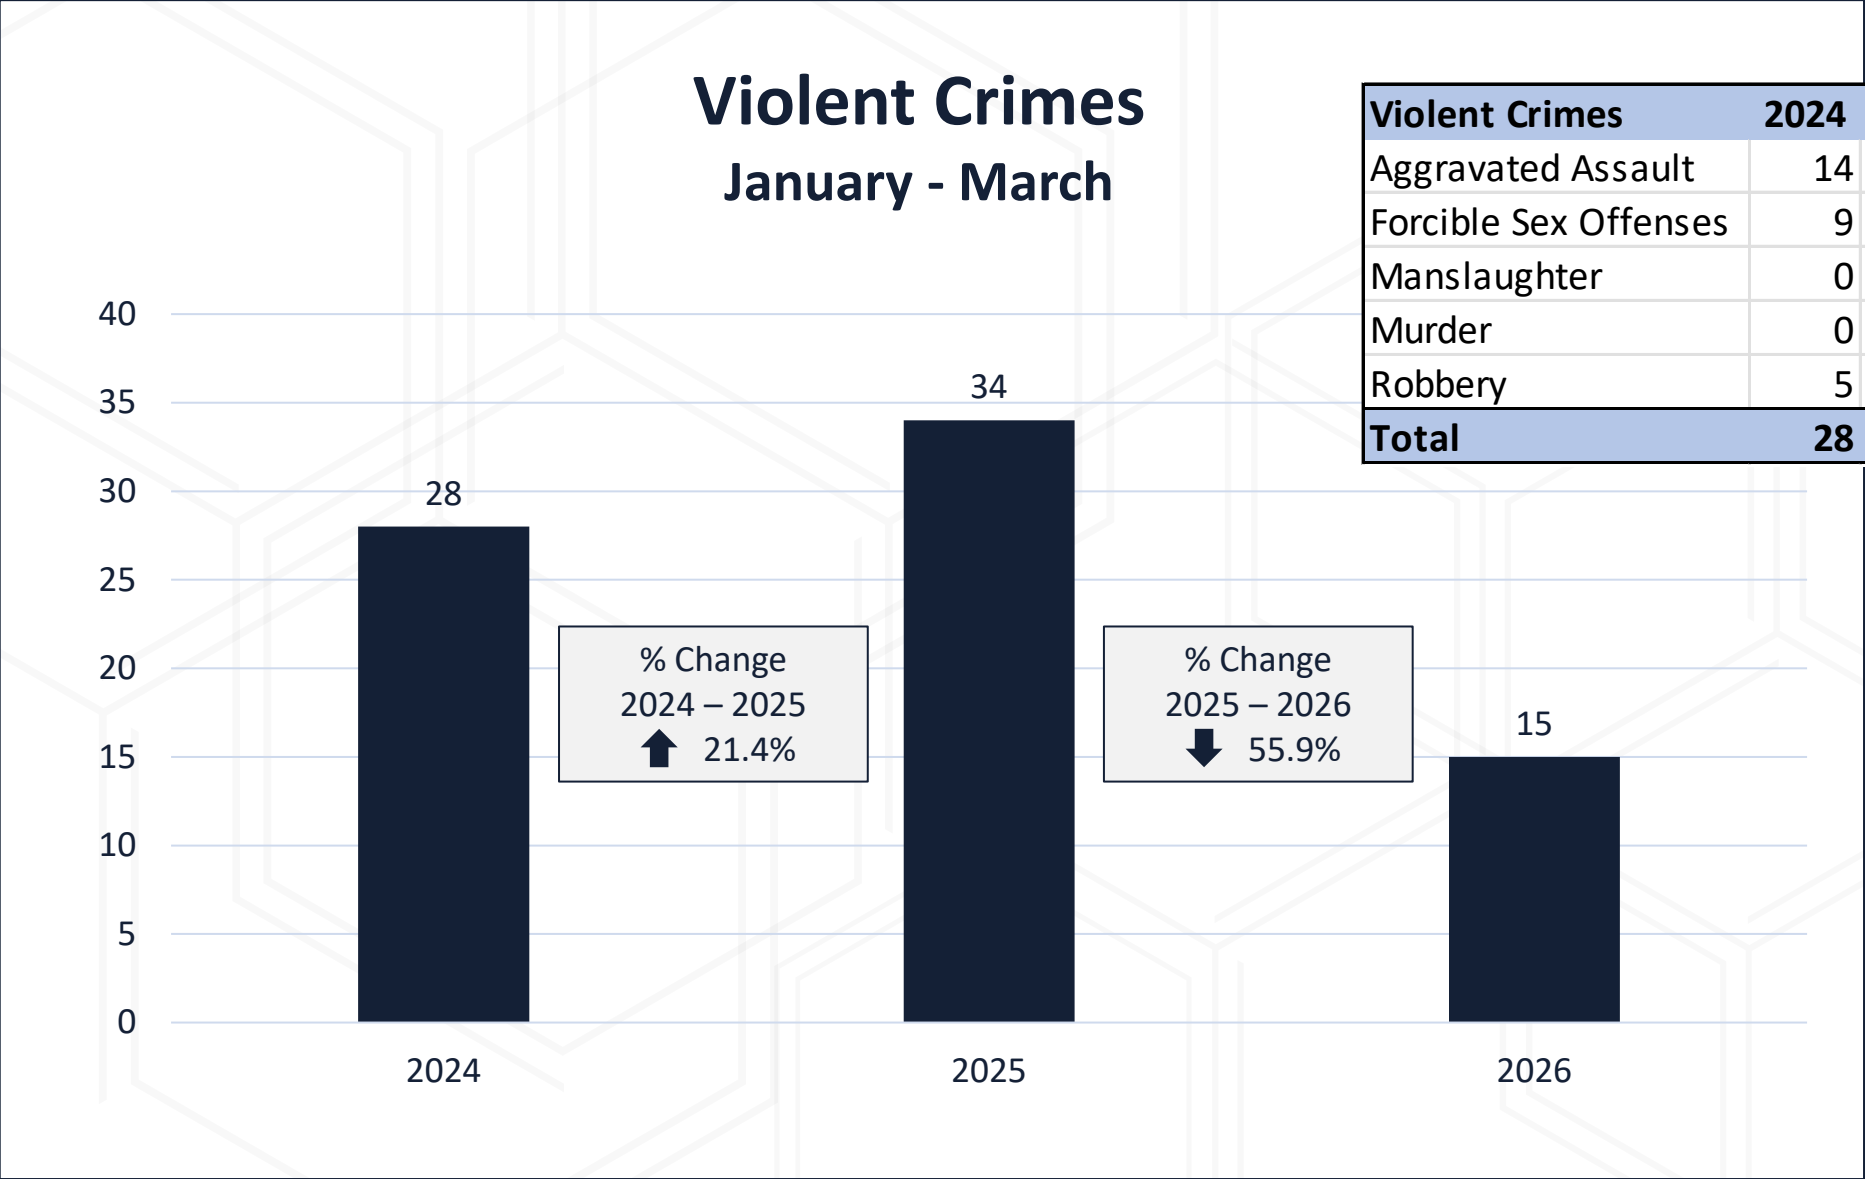

The DFR Activity Dashboard is located on the police web page: <https://www.redmond.gov/2172/Drone-Program-Dashboard>

Calls for Service January - March

Arrests

January - March

Auto Thefts January - March

*As of 3rd quarter 2025, counts now include attempted auto thefts

Residential Burglaries

January - March

Shoplifts January - March

Traffic Collisions

January - March

Fatal Collisions:
2024: 0
2025: 1 vehicle
2026: 1 vehicle

■ Injury ■ No Injury ■ Total

Property Crimes January - March

Violent Crimes January - March

Violent Crimes	2024	2025	2026
Aggravated Assault	14	17	9
Forcible Sex Offenses	9	7	3
Manslaughter	0	0	0
Murder	0	0	0
Robbery	5	10	3
Total	28	34	15

*Violent Crimes include Murder, Nonnegligent Manslaughter, Forcible Sex Offenses, Aggravated Assault and Robbery