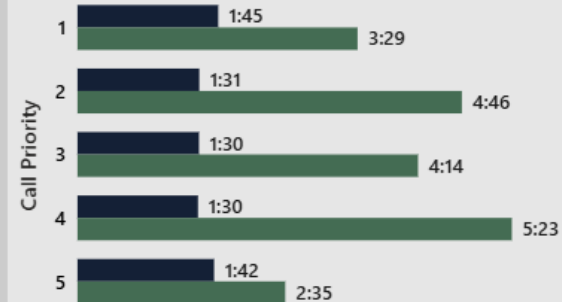

Year ● 2026

DFR Response Times

DFR Average Travel Time

1:32

DFR First on Scene

335 (84.4%)

Average Travel Times by Priority - Calls with DFR and Officers

Unit Type ● DFR ● Officer