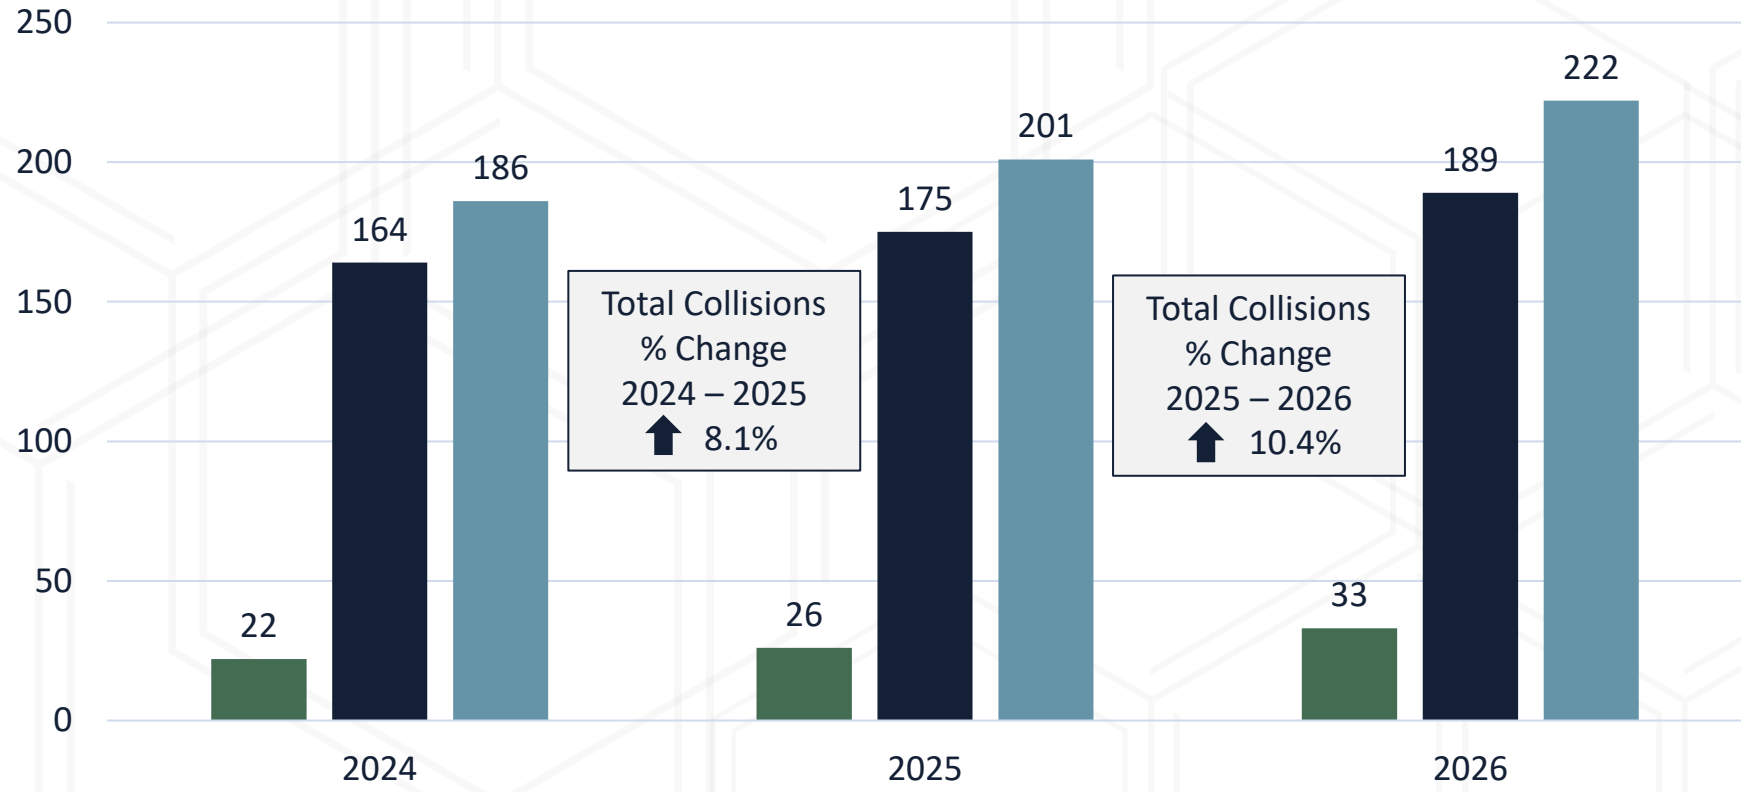

The DFR Activity Dashboard is located on the police web page: <https://www.redmond.gov/2172/Drone-Program-Dashboard>

Calls for Service January - March

Arrests

January - March

Auto Thefts January - March

*As of 3rd quarter 2025, counts now include attempted auto thefts

Residential Burglaries

January - March

Shoplifts January - March

Traffic Collisions

January - March

Fatal Collisions:
2024: 0
2025: 1 vehicle
2026: 1 vehicle

■ Injury ■ No Injury ■ Total

Property Crimes January - March

Violent Crimes January - March

Violent Crimes	2024	2025	2026
Aggravated Assault	14	17	9
Forcible Sex Offenses	9	7	3
Manslaughter	0	0	0
Murder	0	0	0
Robbery	5	10	3
Total	28	34	15

*Violent Crimes include Murder, Nonnegligent Manslaughter, Forcible Sex Offenses, Aggravated Assault and Robbery