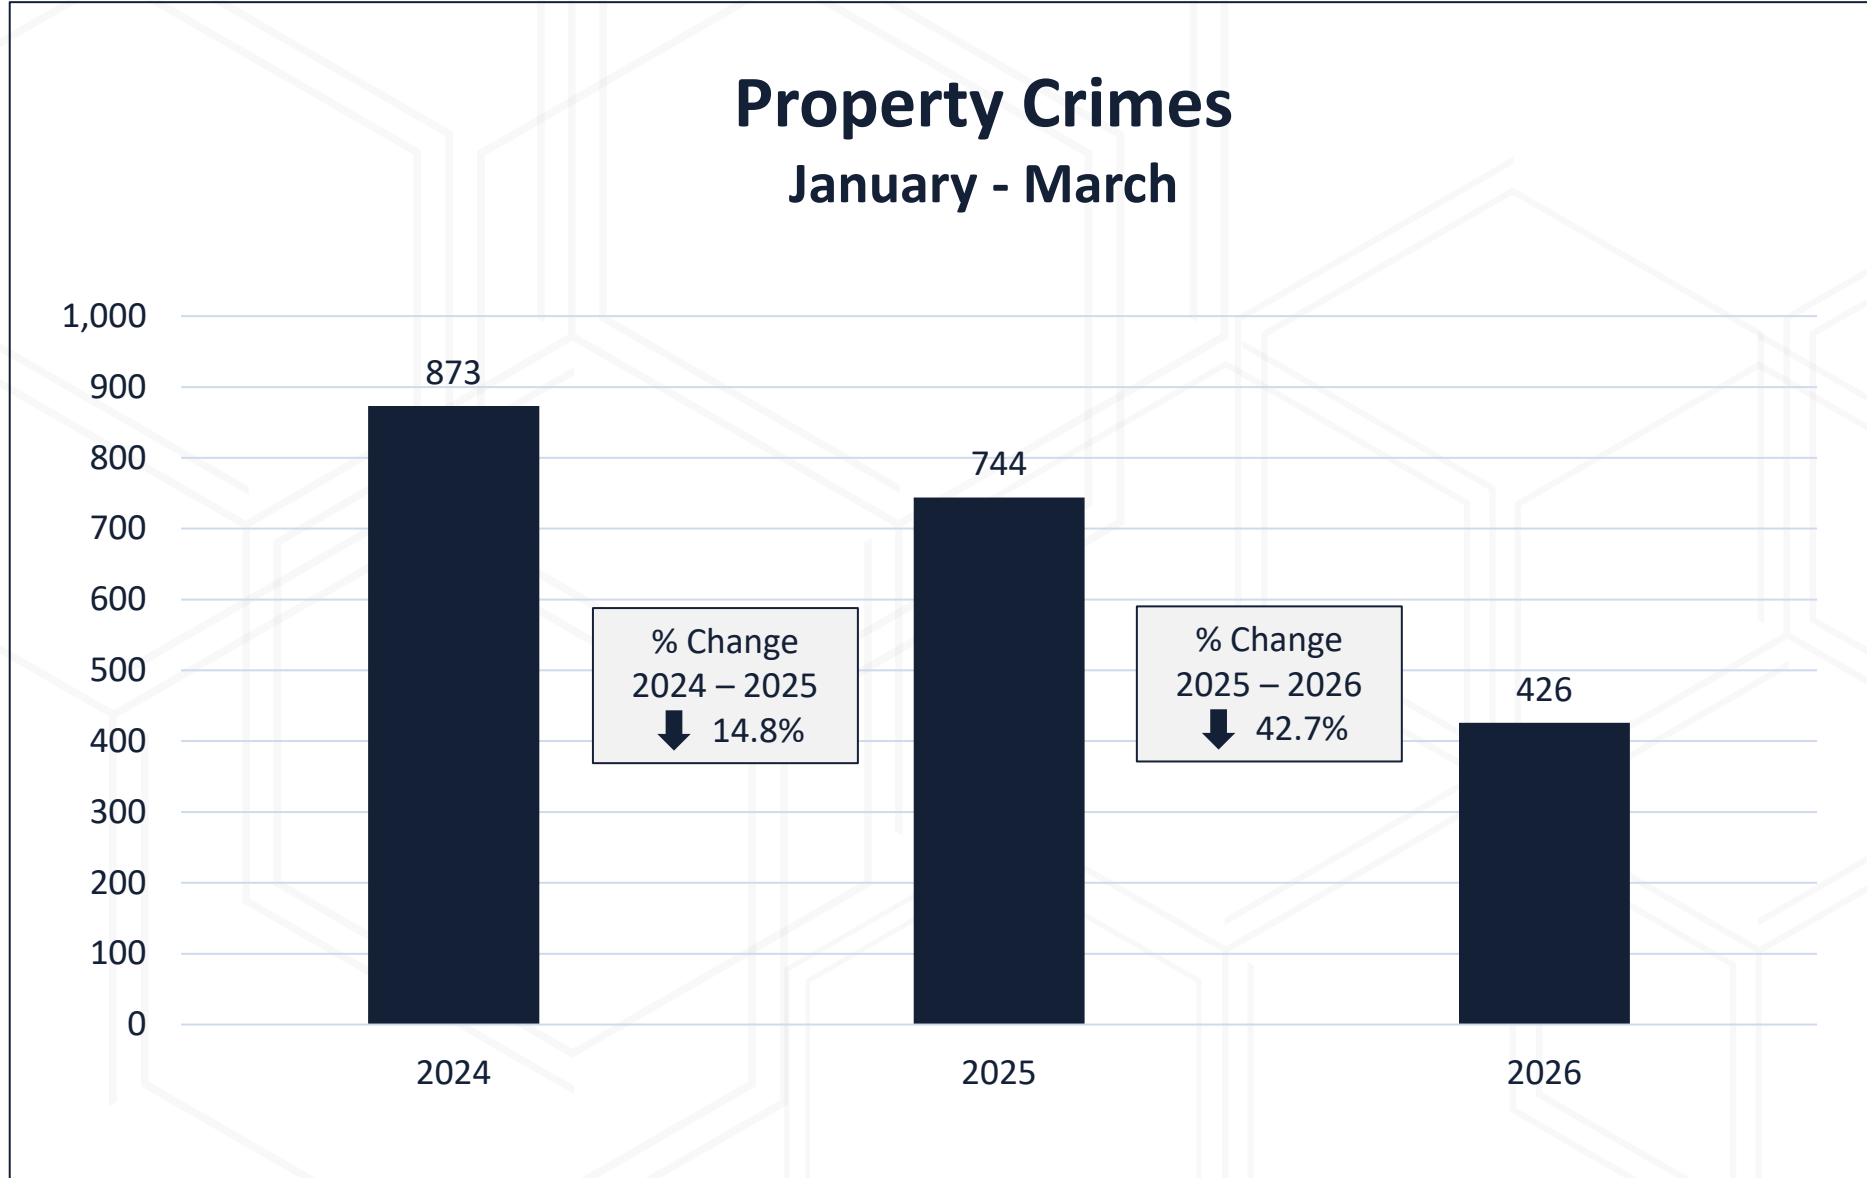

The DFR Activity Dashboard is located on the police web page: <https://www.redmond.gov/2172/Drone-Program-Dashboard>

Calls for Service January - March

Arrests

January - March

Auto Thefts January - March

*As of 3rd quarter 2025, counts now include attempted auto thefts

Residential Burglaries

January - March

Shoplifts January - March

Traffic Collisions

January - March

Fatal Collisions:
2024: 0
2025: 1 vehicle
2026: 1 vehicle

■ Injury ■ No Injury ■ Total

Property Crimes January - March

Violent Crimes January - March

Violent Crimes	2024	2025	2026
Aggravated Assault	14	17	9
Forcible Sex Offenses	9	7	3
Manslaughter	0	0	0
Murder	0	0	0
Robbery	5	10	3
Total	28	34	15

*Violent Crimes include Murder, Nonnegligent Manslaughter, Forcible Sex Offenses, Aggravated Assault and Robbery