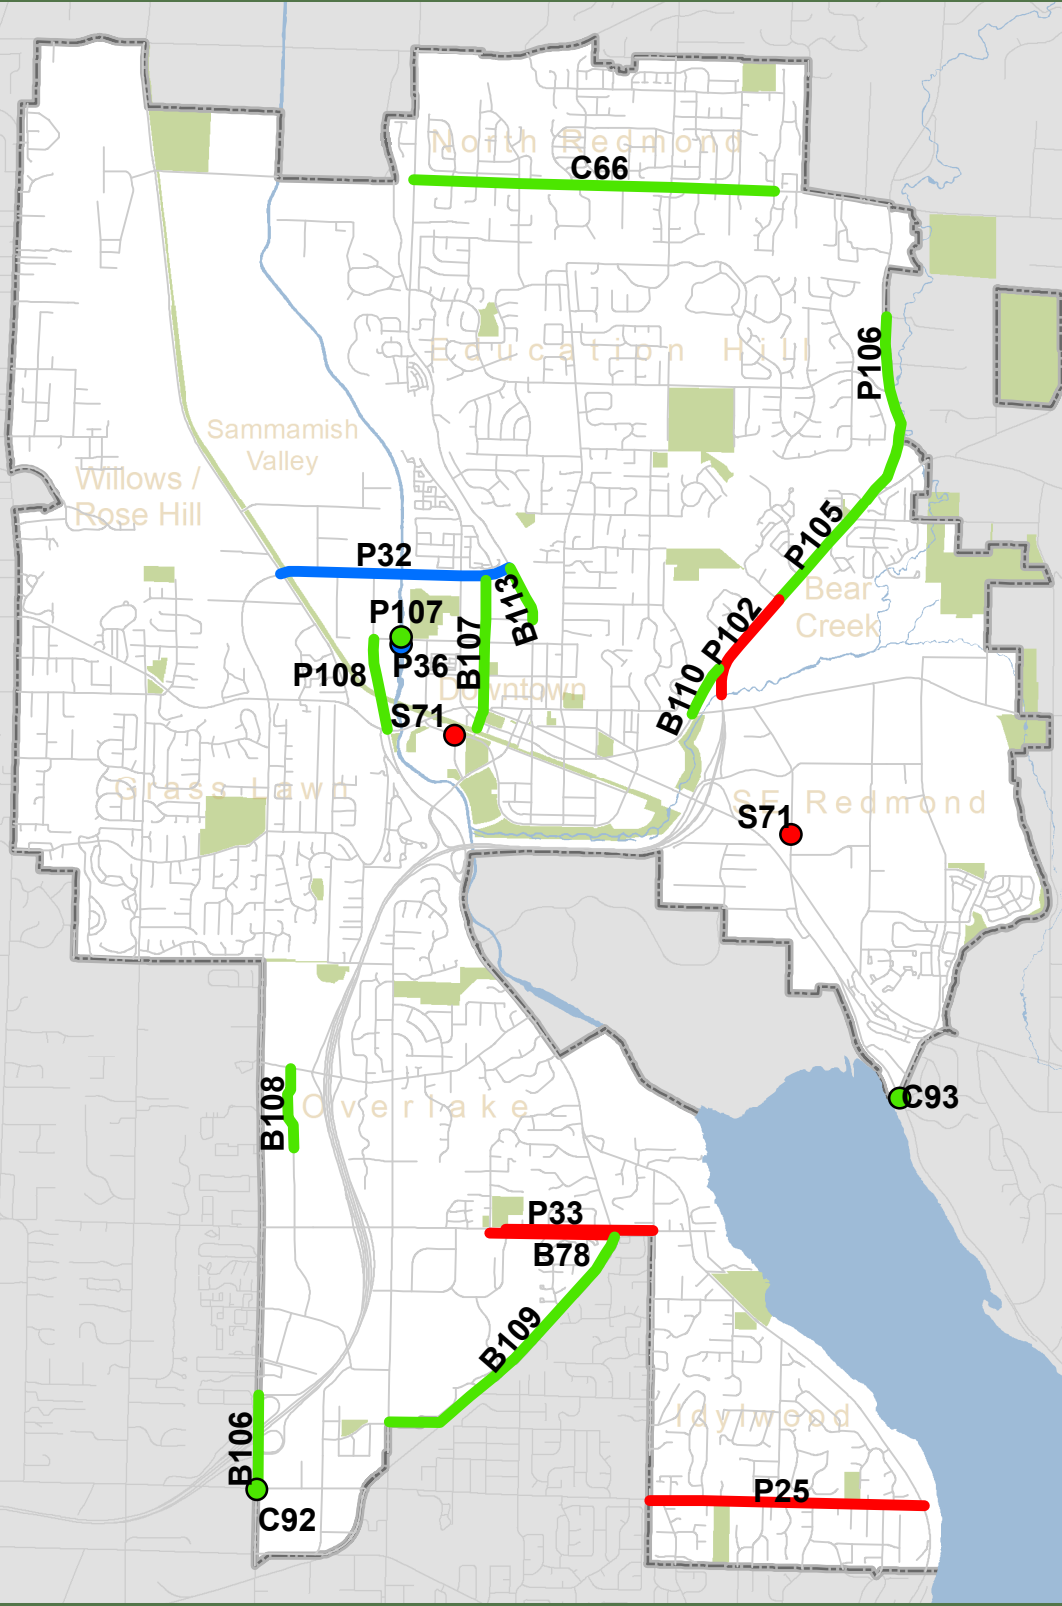

2023-2028 Transportation Improvement Program - Changes

City of Redmond, Washington

Last updated on 8/22/2022

LEGEND

- Completed
- Revised
- Added
- Streets
- City Park
- City Limit

Disclaimer: This map is created with data maintained by GIS Services Group, Technology and Information Services, City of Redmond, Washington. For reference